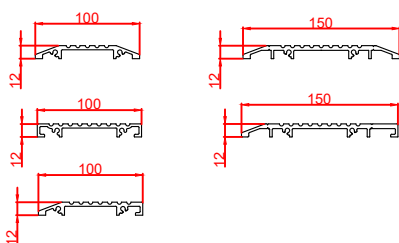

Front Elevation: View From Outside

Side Section Thru:

Plan Detail:

[Click Here For Accurate Door Calculation](#) →

Thresholds:

Mid Rails:

Description:

2021+ Bi-Part 0-X-X-0
Double Glaze