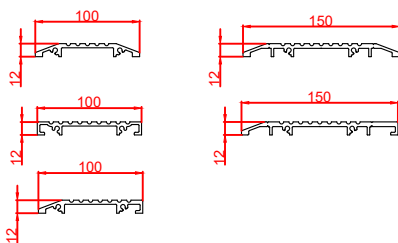

Thresholds: