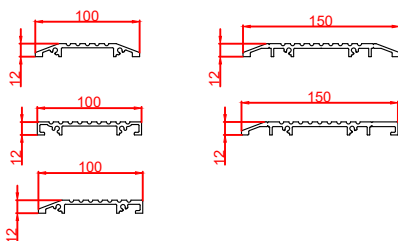

Side Section Thru:

Plan Detail:

[Click Here For Accurate Door Sizes](#) →

Thresholds:

Mid Rails:

Description:

Horton 2021+ Bi-Part 0-X-X-0
Single Glaze

Drawn By: J.Morris