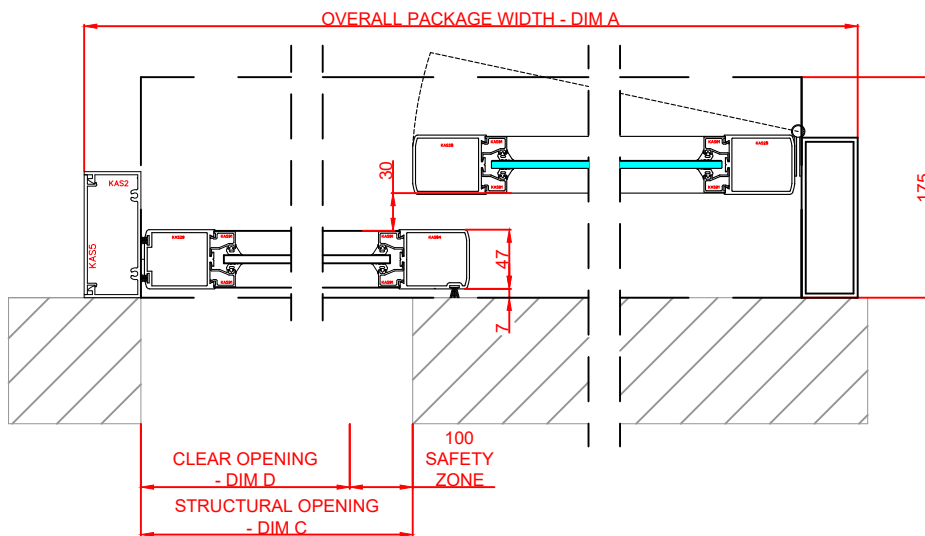

TEL: 01952 670169

WEB: www.horton-automatics.co.uk

Front Elevation: View From Outside

Side Section Thru:

Plan Detail:

[Click Here For Accurate Door Calculation](#) →

Thresholds:

Mid Rails: