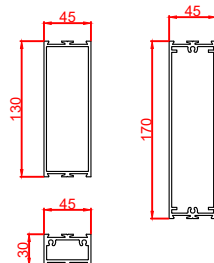

Side Section Thru:

Plan Detail:

[Click Here For Accurate Door Sizes](#) →

Thresholds:

Mid Rails:

Description:

Horton 2021+ Bi-Part 0-X-X-0
Single Glaze

Drawn By: J.Morris

Side Section Thru:

Plan Detail:

[Click Here For Accurate Door Sizes](#) →

Description:

Horton 2021+ Bi-Part 0-X-X-0
Double Glaze

Drawn By: J.Morris

Date: 04/12/2020

DO NOT SCALE