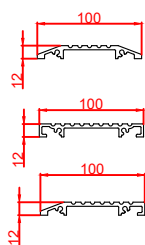

TEL: 01952 670169

WEB: www.horton-automatics.co.uk

Front Elevation: View From Outside

Side Section Thru:

Plan Detail:

[Click Here For Accurate Door Calculation](#) → 

Thresholds:

Mid Rails: