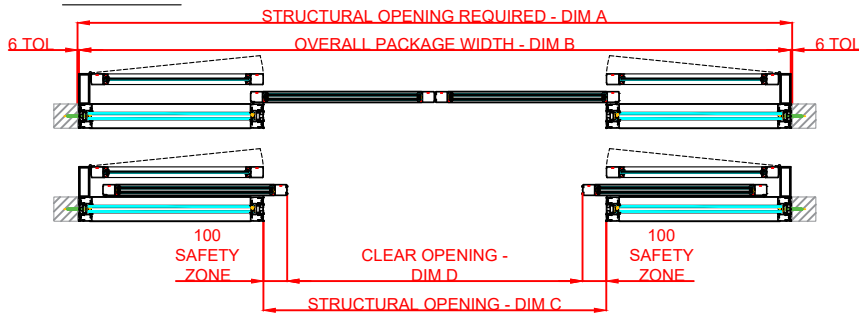

Dimensions: mm

Rev: 0

HORTON AUTOMATICS,
HORTONWOOD 31,
TELFORD,
SHROPSHIRE,
TF17YZ

TEL: 01952 670169

WEB: www.horton-automatics.co.uk

Front Elevation: View From Outside

Side Section Thru:

Plan Detail: