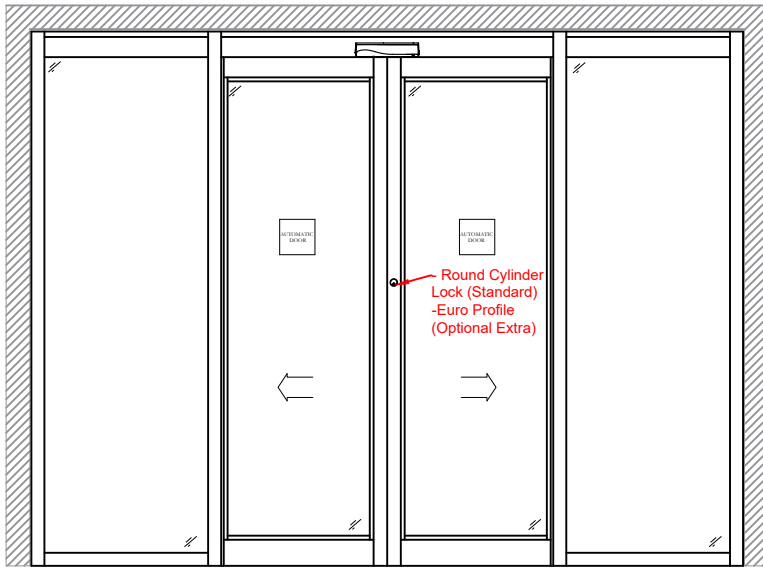

Side Section Thru:

Plan Detail:

[Click Here For Accurate Door Sizes](#) →

Description:

Horton 2021+ Bi-Part 0-X-X-0
Double Glaze

Drawn By: J.Morris

Date: 04/12/2020

DO NOT SCALE