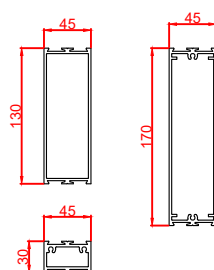

Mid Rails:

HORTON AUTOMATICS,
HORTONWOOD 31,
TELFORD,
SHROPSHIRE,
TF17YZ

TEL: 01952 670169

WEB: www.horton-automatics.co.uk