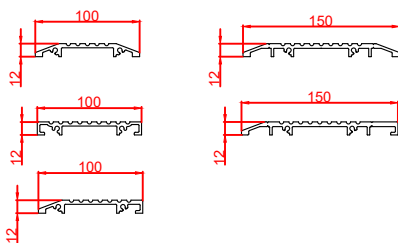

Front Elevation: View From Outside

Side Section Thru:

Plan Detail:

[Click Here For Accurate Door Calculation](#) →

Thresholds:

Mid Rails:

Description:

Horton 2021+ Bi-Part P-X-X-P
Single Glaze