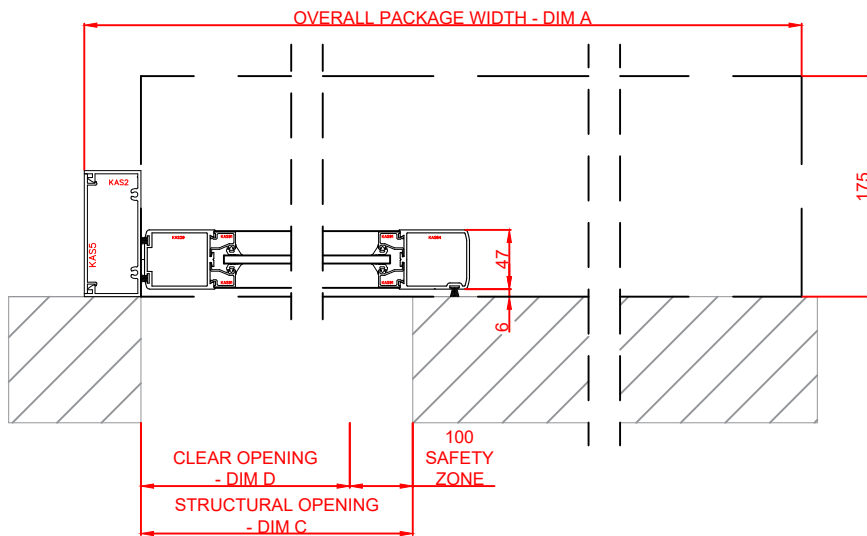

TEL: 01952 670169

WEB: www.horton-automatics.co.uk

Front Elevation: View From Outside

Side Section Thru:

Plan Detail:

[Click Here For Accurate Door Calculation](#) → 

Thresholds:

Mid Rails: