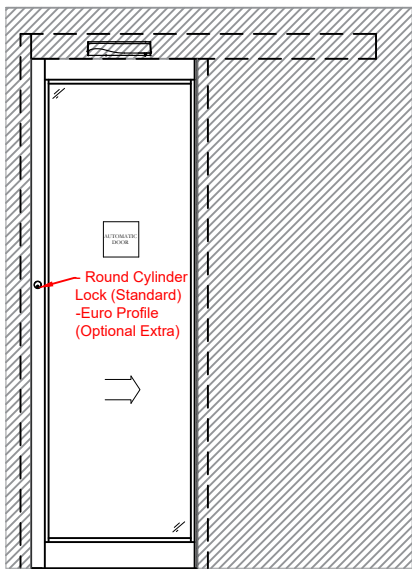

Front Elevation: View From Outside