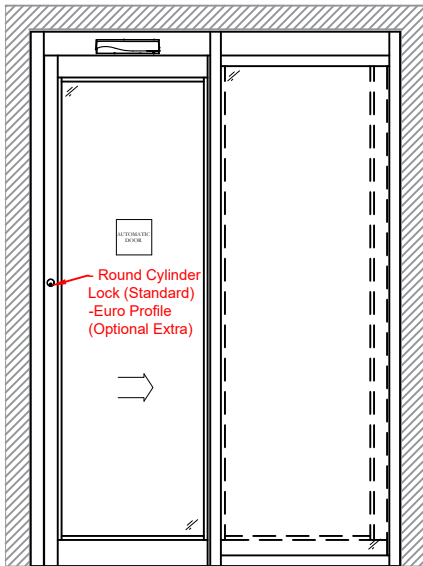

[Click Here For Accurate Door Sizes](#) →

Thresholds:

Mid Rails:

Description:

Horton 2021+ Bi-Part X-0
Double Glaze

Drawn By: J.Morris

Date: 04/12/2020

DO NOT SCALE

Dimensions: mm

Rev: 0

HORTON AUTOMATICS,
HORTONWOOD 31,
TELFORD,
SHROPSHIRE,
TF17YZ

TEL: 01952 670169

WEB: www.horton-automatics.co.uk

Front Elevation: View From Outside

Side Section Thru:

Plan Detail: