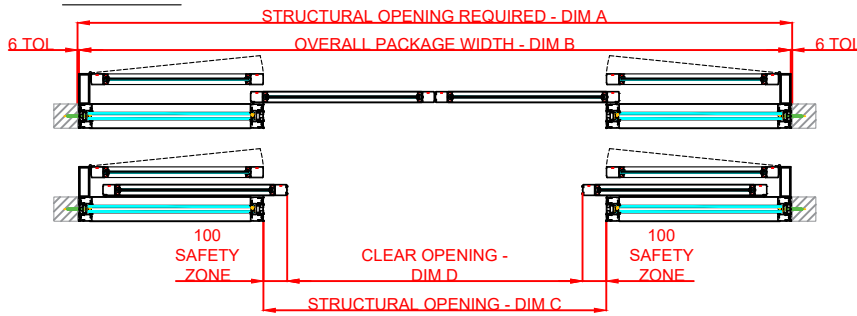

Plan Detail:

[Click Here For Accurate Door Sizes](#) →