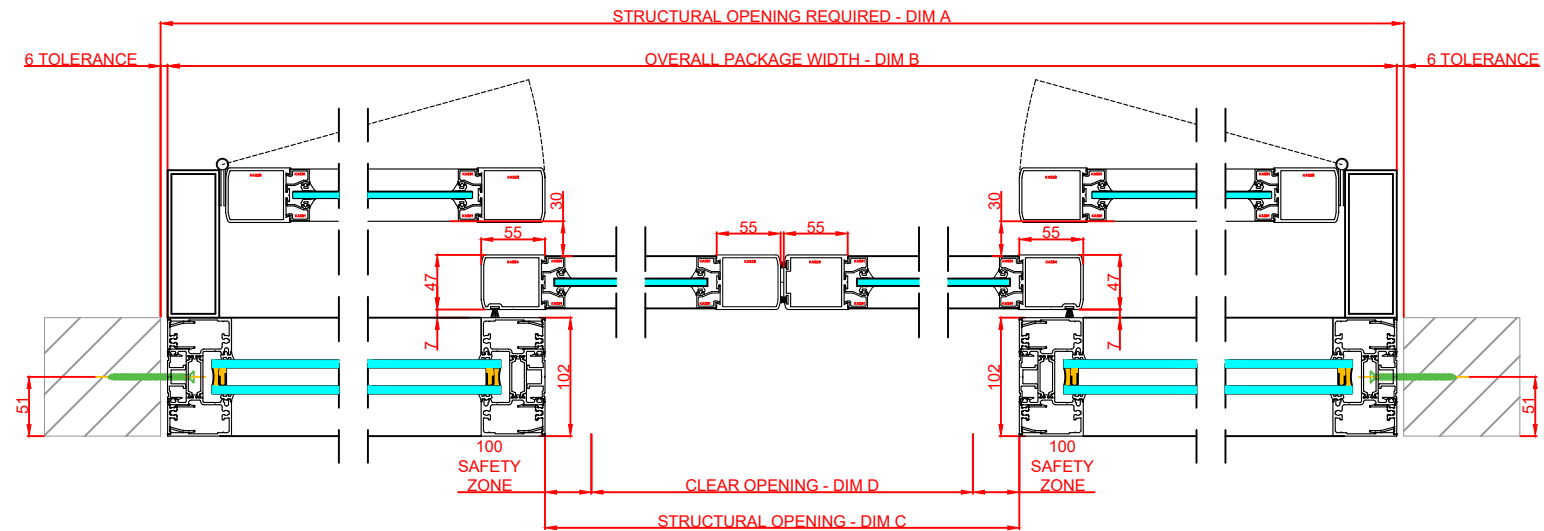

Side Section Thru:

Plan Detail:

[Click Here For Accurate Door Sizes](#) →

Thresholds:

Mid Rails:

Description:

Horton 2021+ Bi-Part 0-X-X-0
Single Glaze

Drawn By: J.Morris