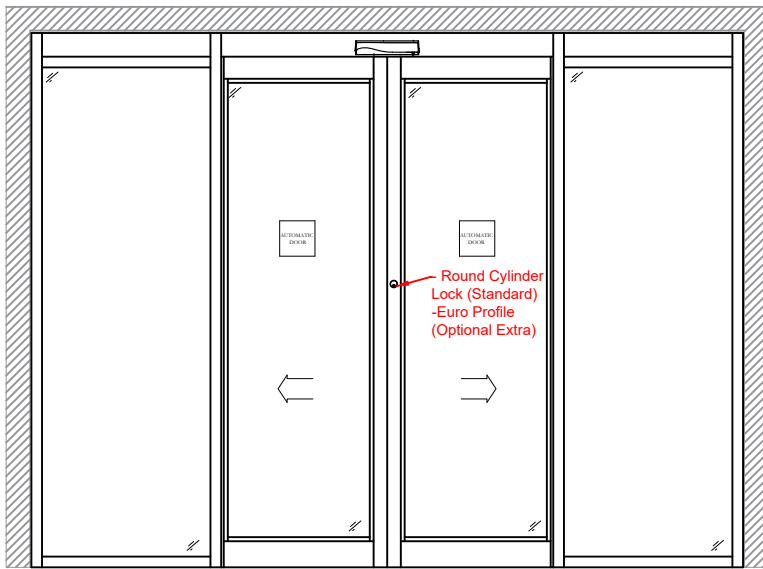

Front Elevation: View From Outside

Side Section Thru:

Plan Detail:

[Click Here For Accurate Door Calculation](#) →

Description:

2021+ Bi-Part 0-X-X-0
Double Glaze

Drawn By: J.Morris

Date: 04/12/2020