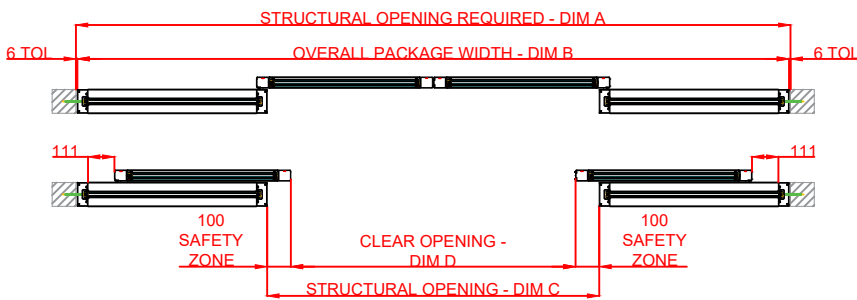

Front Elevation: View From Outside

Side Section Thru:

Plan Detail:

[Click Here For Accurate Door Calculation](#) →

Description:

2021+ Bi-Part 0-X-X-0
Double Glaze

Drawn By: J.Morris

Date: 04/12/2020