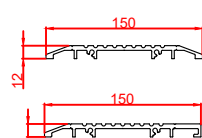

Side Section Thru:

Plan Detail:

[Click Here For Accurate Door Calculation](#) →

Thresholds:

Mid Rails:

Description:

2021+ Single-Part X-0/0-X
Double Glaze

Drawn By: J.Morris