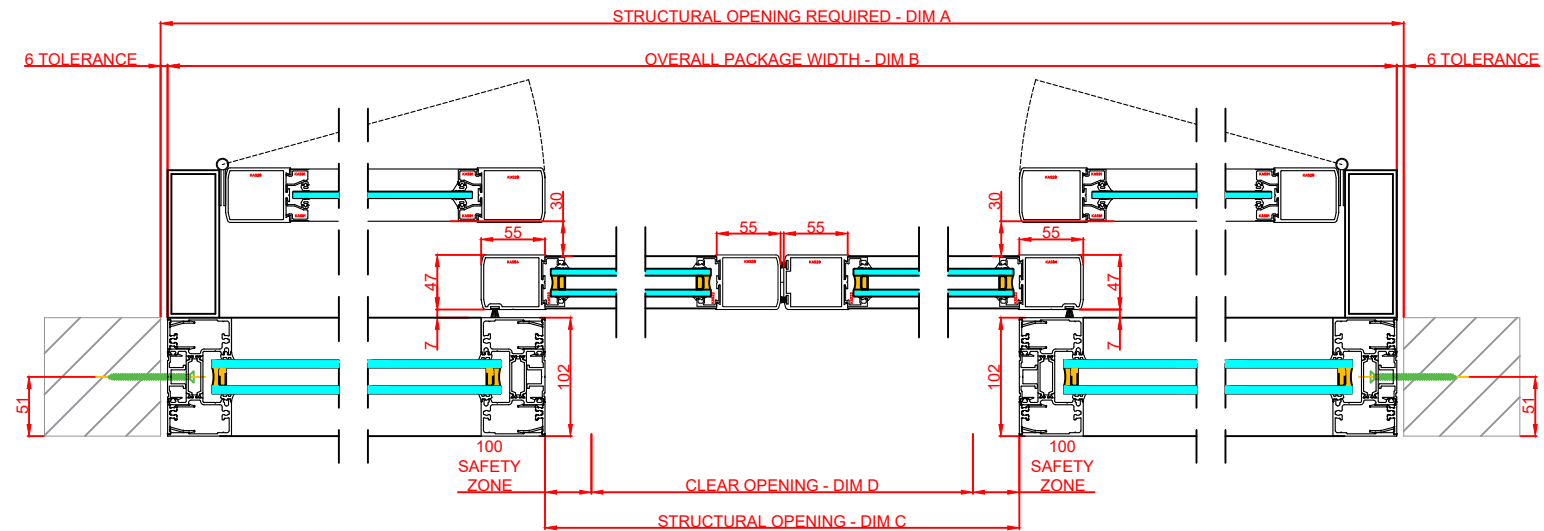

Dimensions: mm

Rev: 0

HORTON AUTOMATICS,
HORTONWOOD 31,
TELFORD,
SHROPSHIRE,
TF17YZ

TEL: 01952 670169

WEB: www.horton-automatics.co.uk

Front Elevation: View From Outside

Side Section Thru:

Plan Detail: