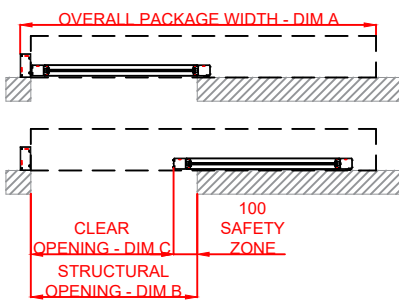

TEL: 01952 670169

WEB: www.horton-automatics.co.uk

Front Elevation: View From Outside

Side Section Thru:

Plan Detail:

[Click Here For Accurate Door Calculation](#) → 

Thresholds:

Mid Rails: