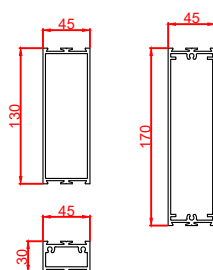

Front Elevation: View From Outside

Side Section Thru:

Plan Detail:

[Click Here For Accurate Door Calculation](#) →

Description:

2021+ Bi-Part 0-X-X-0
Double Glaze

Drawn By: J.Morris

Date: 04/12/2020

Front Elevation: View From Outside

Side Section Thru:

Plan Detail:

[Click Here For Accurate Door Calculation](#) →

Thresholds:

Mid Rails:

Description:

2021+ Bi-Part 0-X-X-0
Double Glaze