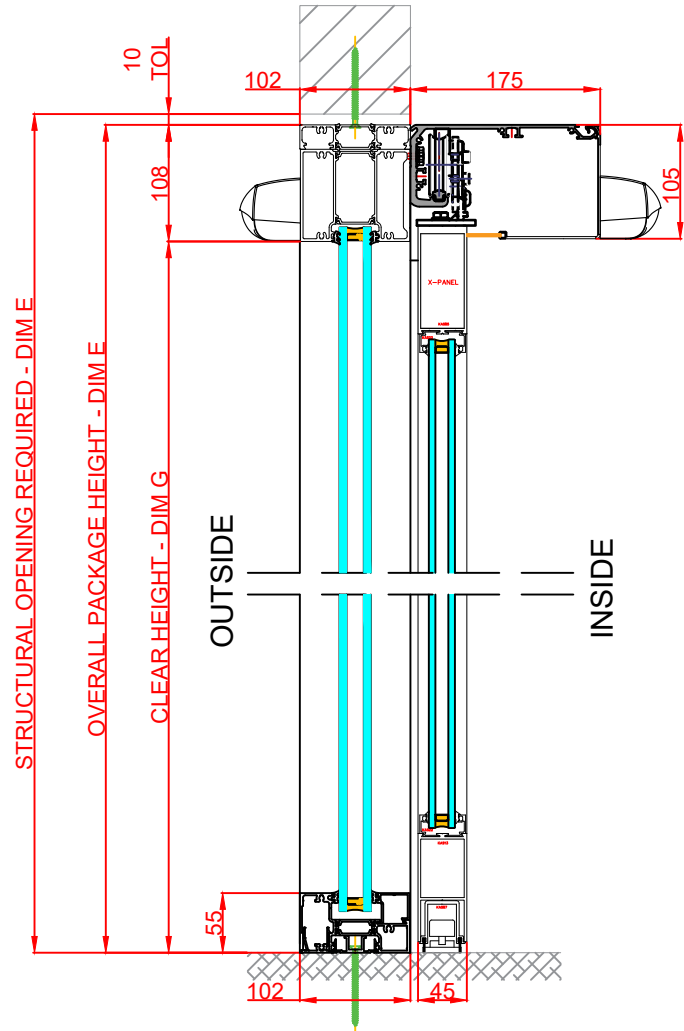

[Click Here For Accurate Door Sizes](#) →

Thresholds:

Mid Rails:

Description:

Horton 2021+ Bi-Part X-0
Single Glaze

Drawn By: J.Morris

Date: 04/12/2020

DO NOT SCALE

Dimensions: mm

Rev: 0

HORTON AUTOMATICS,
HORTONWOOD 31,
TELFORD,
SHROPSHIRE,
TF17YZ

TEL: 01952 670169

WEB: www.horton-automatics.co.uk

Front Elevation: View From Outside

Side Section Thru:

Plan Detail:

[Click Here For Accurate Door Sizes](#) →

Thresholds:

Mid Rails:

Description:

Horton 2021+ Bi-Part X-0
Double Glaze

Drawn By: J.Morris

Date: 04/12/2020

DO NOT SCALE