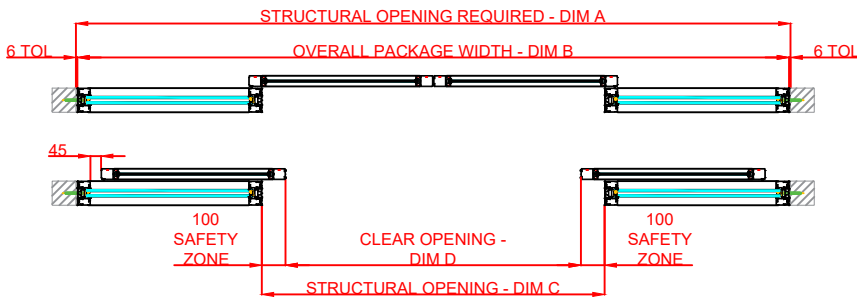

Plan Detail:

[Click Here For Accurate Door Sizes](#) →