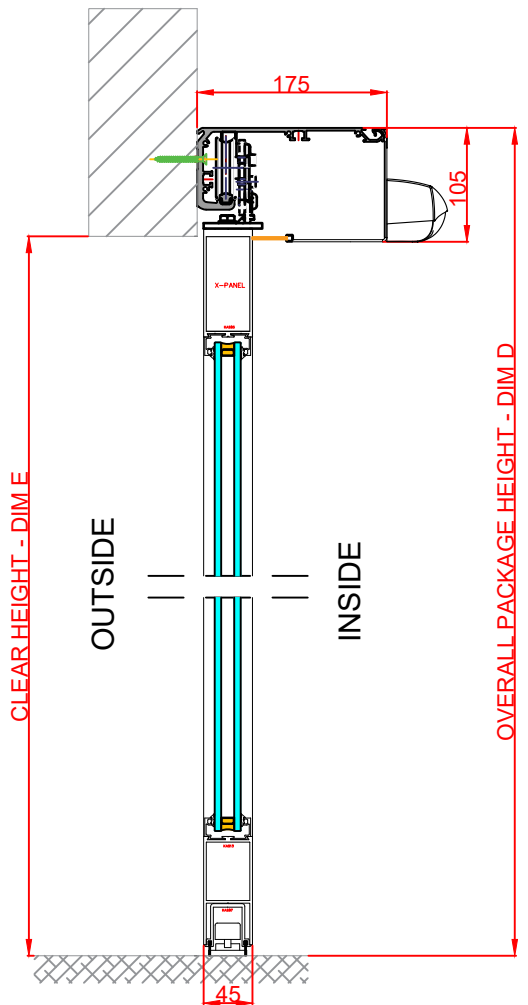

TEL: 01952 670169

WEB: www.horton-automatics.co.uk

Front Elevation: View From Outside

Side Section Thru:

Plan Detail:

[Click Here For Accurate Door Calculation](#) →

Thresholds:

Mid Rails:

Description:

Horton 2021+ Bi-Part P-X/0
Single Glaze

Drawn By: J.Morris

Date: 04/12/2020

DO NOT SCALE

Dimensions: mm

Rev: 0

HORTON AUTOMATICS,
HORTONWOOD 31,
TELFORD,
SHROPSHIRE,
TF17YZ