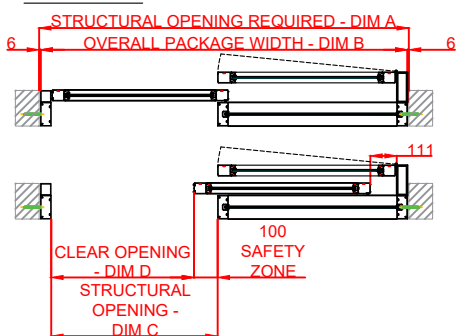

Front Elevation: View From Outside

Side Section Thru:

Plan Detail:

[Click Here For Accurate Door Calculation](#) →

Thresholds:

Mid Rails:

Description:

2021+ Bi-Part X-0/0-X
Single Glaze