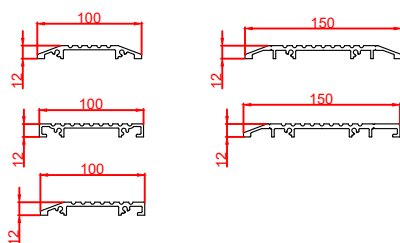

WEB: www.horton-automatics.co.uk

Front Elevation: View From Outside

Side Section Thru:

Plan Detail:

[Click Here For Accurate Door Calculation](#) →

Thresholds:

Mid Rails:

Pocket Screen Option – Dashed Lines