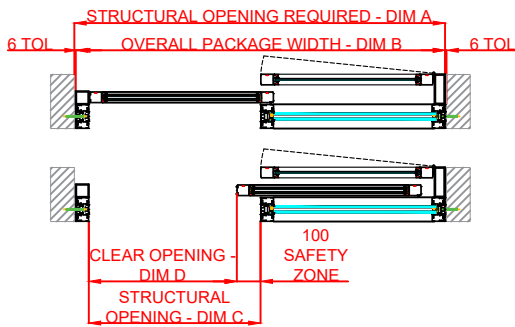

Dimensions: mm

Rev: 0

HORTON AUTOMATICS,
HORTONWOOD 31,
TELFORD,
SHROPSHIRE,
TF17YZ

TEL: 01952 670169

WEB: www.horton-automatics.co.uk

Front Elevation: View From Outside

Side Section Thru:

Plan Detail: