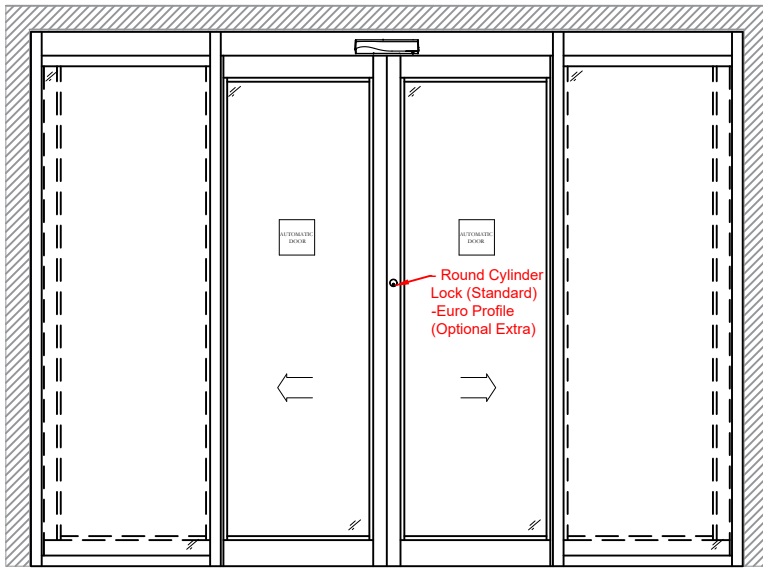

Front Elevation: View From Outside

Side Section Thru:

Plan Detail:

[Click Here For Accurate Door Sizes](#) →

Thresholds:

Mid Rails:

Description:

2021+ Line Bi-Part 0-X-X-0
Single Glaze