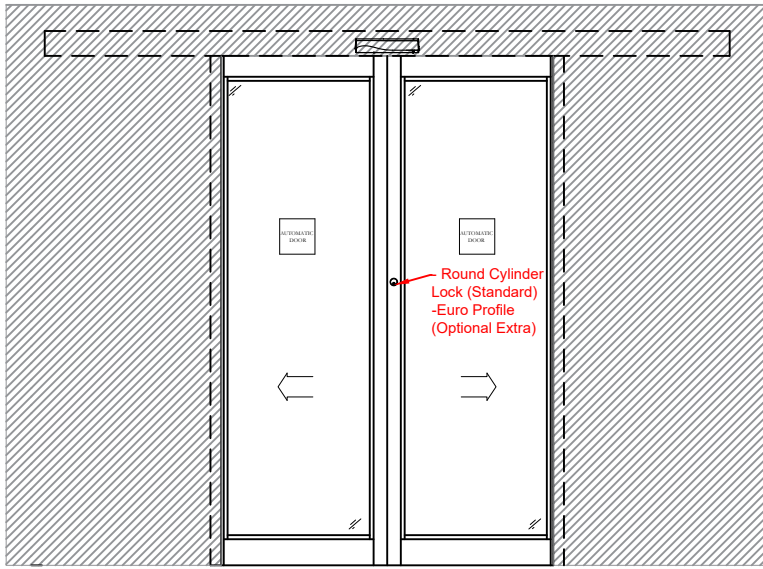

Front Elevation: View From Outside

Side Section Thru:

Plan Detail:

[Click Here For Accurate Door Calculation](#) →

Thresholds:

Mid Rails:

Description:

Horton 2021+ Bi-Part P-X-X-P
Single Glaze