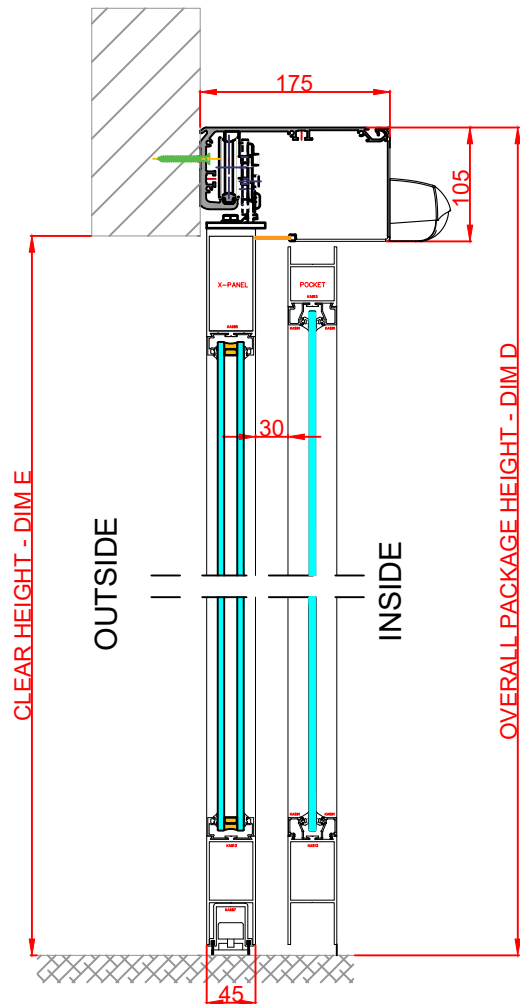

TEL: 01952 670169

WEB: www.horton-automatics.co.uk

Front Elevation: View From Outside

Side Section Thru:

Plan Detail:

[Click Here For Accurate Door Calculation](#) →

Thresholds:

Mid Rails:

Description:

Horton 2021+ Bi-Part P-X
Double Glaze

Drawn By: J.Morris

Date: 04/12/2020

DO NOT SCALE

Dimensions: mm

Rev: 0

HORTON AUTOMATICS,
HORTONWOOD 31,
TELFORD,
SHROPSHIRE,
TF17YZ