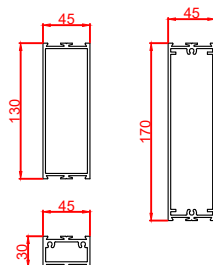

TEL: 01952 670169

WEB: www.horton-automatics.co.uk

Front Elevation: View From Outside

Side Section Thru:

Plan Detail:

[Click Here For Accurate Door Calculation](#) → 

Thresholds:

Mid Rails: