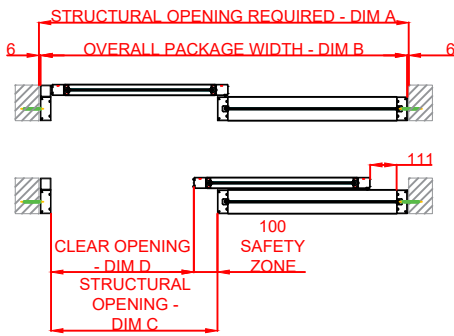

Front Elevation: View From Outside

Side Section Thru:

Plan Detail:

[Click Here For Accurate Door Calculation](#) →

Thresholds:

Mid Rails:

Description:

2021+ Bi-Part X-0/0-X
Single Glaze