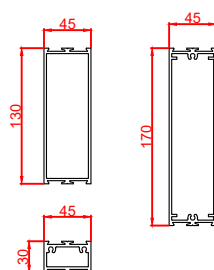

TEL: 01952 670169

WEB: www.horton-automatics.co.uk

Front Elevation: View From Outside

Side Section Thru:

Plan Detail:

[Click Here For Accurate Door Calculation](#) →

Thresholds:

Mid Rails: