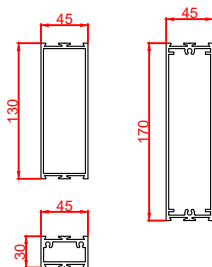

TEL: 01952 670169

WEB: www.horton-automatics.co.uk

Front Elevation: View From Outside

Side Section Thru:

Plan Detail:

[Click Here For Accurate Door Calculation](#) →

Thresholds:

Mid Rails: