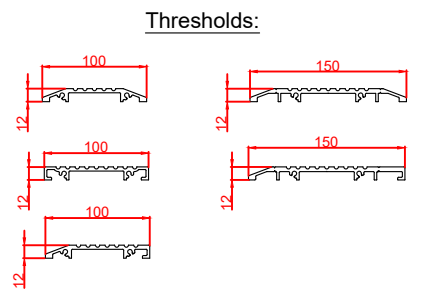

Side Section Thru:

Plan Detail:

[Click Here For Accurate Door Sizes](#) →

Thresholds:

Mid Rails:

Description:

Horton 2021+ Bi-Part 0-X-X-0
Single Glaze

Drawn By: J.Morris

Date: 04/12/2020

DO NOT SCALE

Dimensions: mm

Rev: 0

HORTON AUTOMATICS,
HORTONWOOD 31,
TELFORD,
SHROPSHIRE,
TF17YZ

TEL: 01952 670169

WEB: www.horton-automatics.co.uk

Front Elevation: View From Outside

Side Section Thru:

Plan Detail:

[Click Here For Accurate Door Sizes](#) →

Description:

Horton 2021+ Bi-Part 0-X-X-0
Double Glaze

Drawn By: J.Morris

Date: 04/12/2020

DO NOT SCALE