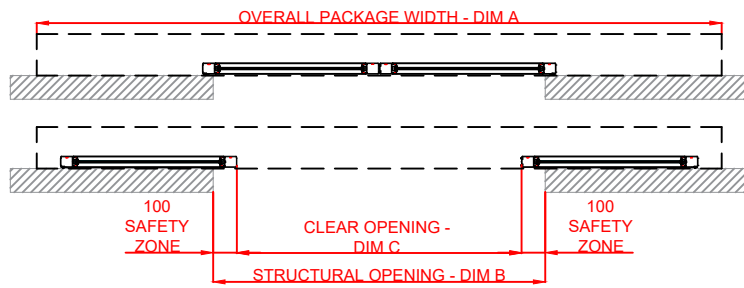

Front Elevation: View From Outside

Side Section Thru:

Plan Detail:

[Click Here For Accurate Door Calculation](#) →

Thresholds:

Mid Rails:

Description:

Horton 2021+ Bi-Part P-X-X-P
Single Glaze