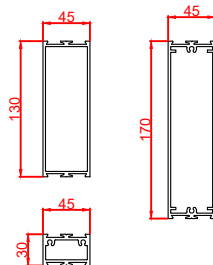

Mid Rails:

Description:

Horton 2021+ Bi-Part X-0
Double Glaze

Drawn By: J.Morris

Date: 04/12/2020

DO NOT SCALE

Dimensions: mm

Rev: 0