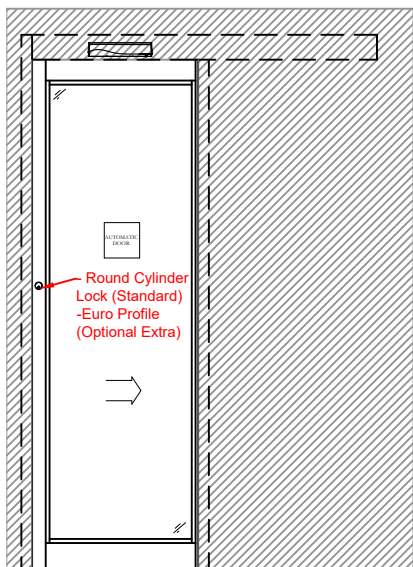

Front Elevation: View From Outside