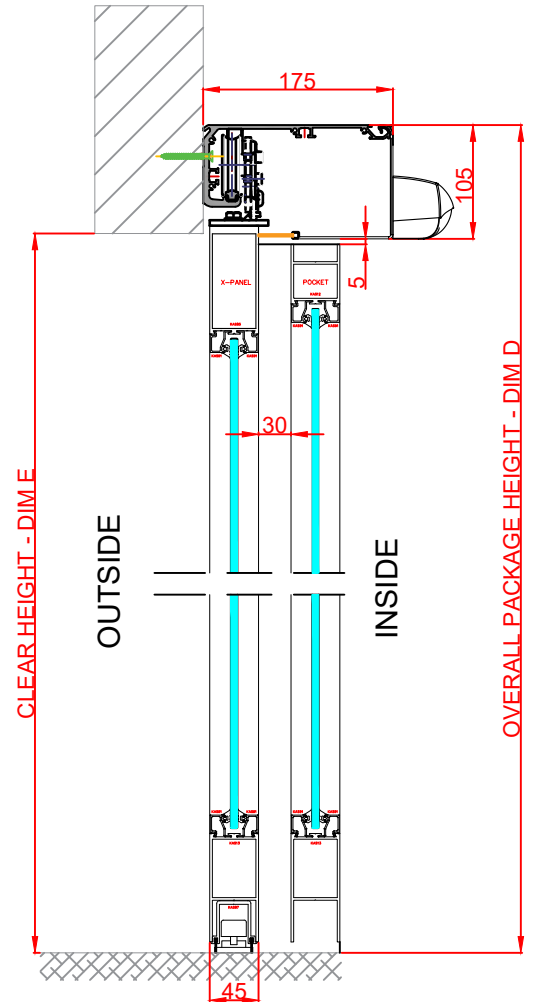

Front Elevation: View From Outside

Side Section Thru:

Plan Detail:

[Click Here For Accurate Door Calculation](#) →

Thresholds:

Mid Rails:

Description:

Horton 2021+ Bi-Part P-X-X-P
Single Glaze

Front Elevation: View From Outside

Side Section Thru:

Plan Detail:

[Click Here For Accurate Door Calculation](#) →

Pocket Screen Option – Dashed Lines

Description:

Horton 2021+ Bi-Part P-X-X-P
Single Glaze

Drawn By: J.Morris