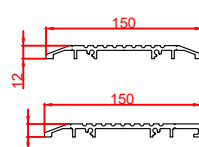

Front Elevation: View From Outside

Side Section Thru:

Plan Detail:

[Click Here For Accurate Door Calculation](#) →

Thresholds:

Mid Rails:

Description:

2021+ Bi-Part X-0/0-X
Single Glaze