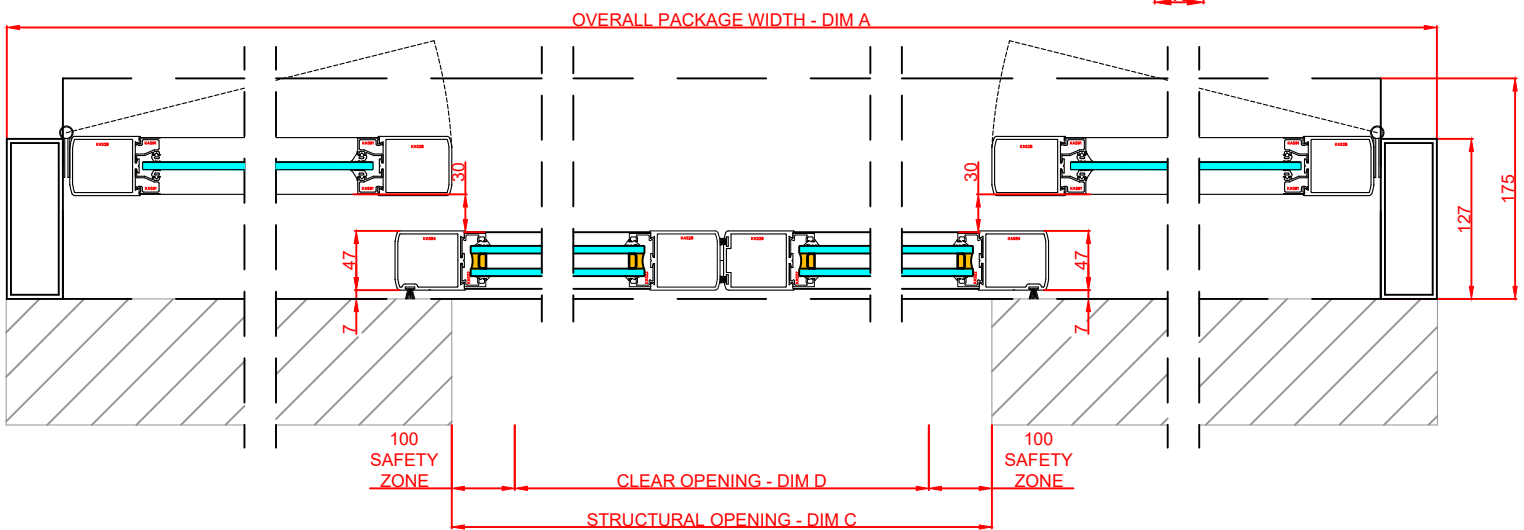

WEB: www.horton-automatics.co.uk

Front Elevation: View From Outside

Side Section Thru:

Plan Detail:

[Click Here For Accurate Door Calculation](#) →

Thresholds:

Mid Rails:

Pocket Screen Option – Dashed Lines