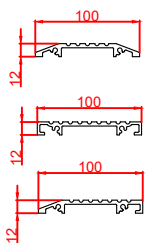

Plan Detail:

Side Section Thru:

[Click Here For Accurate Door Calculation](#) →

Thresholds:

Mid Rails:

Description:

201+ Single-Part X-0/0-X
Double Glaze

Drawn By: J.Morris