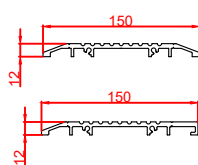

Plan Detail:

Side Section Thru:

[Click Here For Accurate Door Calculation](#) →

Thresholds:

Mid Rails:

Description:

201+ Single-Part X-0/0-X
Double Glaze

Drawn By: J.Morris