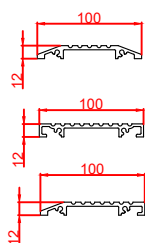

TEL: 01952 670169

WEB: www.horton-automatics.co.uk

Front Elevation: View From Outside

Side Section Thru:

Plan Detail:

[Click Here For Accurate Door Calculation](#) →

Thresholds:

Mid Rails: