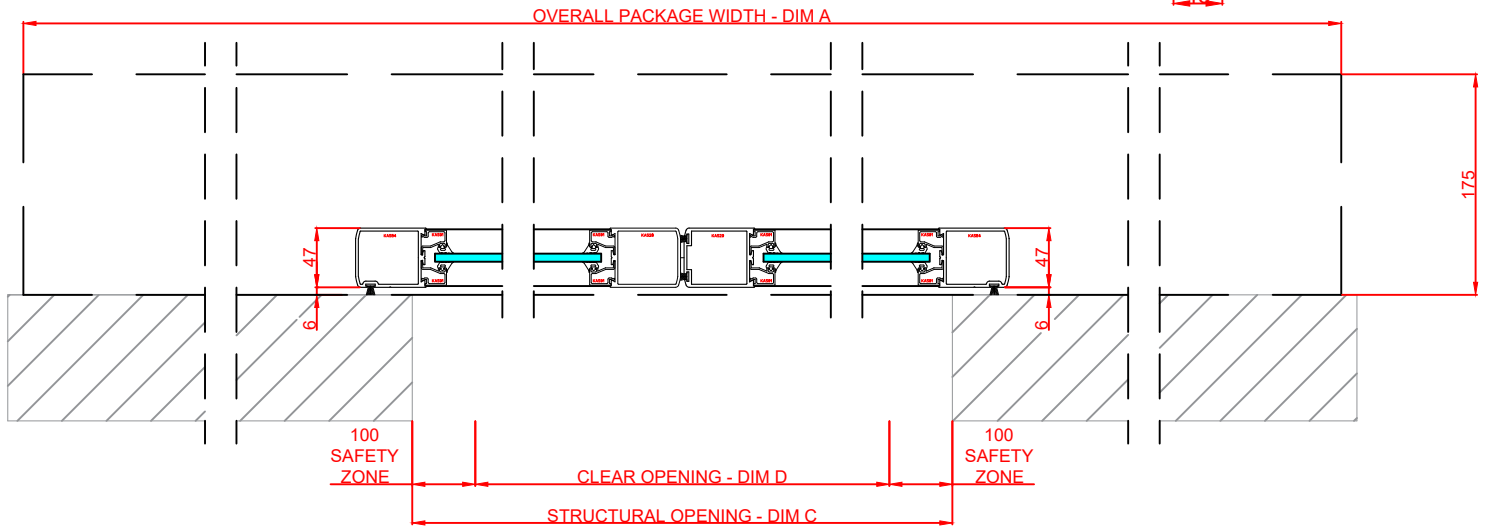

Front Elevation: View From Outside

Side Section Thru:

Plan Detail:

[Click Here For Accurate Door Calculation](#) →

Thresholds:

Mid Rails:

Description:

Horton 2021+ Bi-Part P-X-X-P
Single Glaze

Front Elevation: View From Outside

Side Section Thru:

Plan Detail:

[Click Here For Accurate Door Calculation](#) →

Pocket Screen Option – Dashed Lines

Description:

Horton 2021+ Bi-Part P-X-X-P
Single Glaze

Drawn By: J.Morris