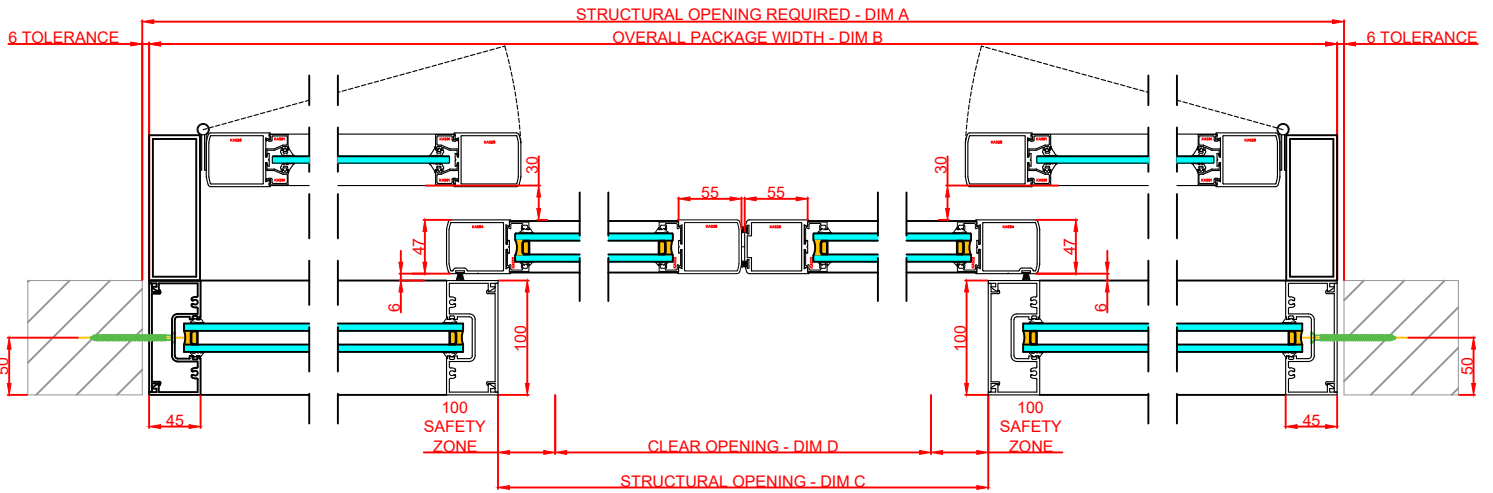

Plan Detail:

[Click Here For Accurate Door Calculation](#) →