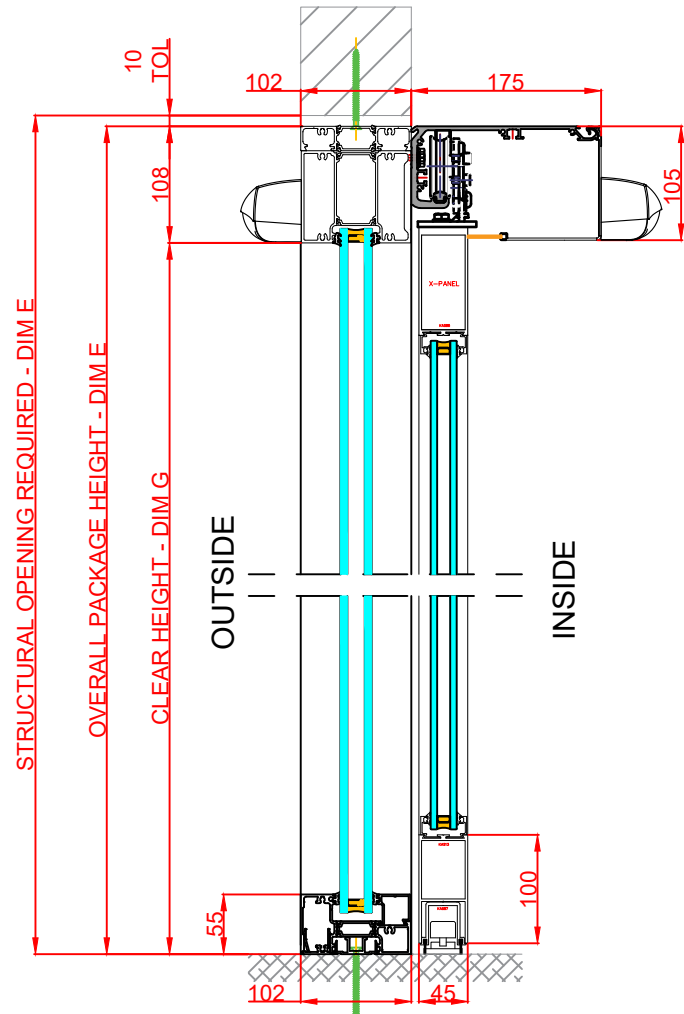

Date: 04/12/2020

DO NOT SCALE

Dimensions: mm

Rev: 0

HORTON AUTOMATICS,
HORTONWOOD 31,
TELFORD,
SHROPSHIRE,
TF17YZ

TEL: 01952 670169

WEB: www.horton-automatics.co.uk

Front Elevation: View From Outside

Side Section Thru:

Plan Detail:

[Click Here For Accurate Door Sizes](#) →

Description:

Horton 2021+ Bi-Part 0-X-X-0
Double Glaze

Drawn By: J.Morris

Date: 04/12/2020

DO NOT SCALE