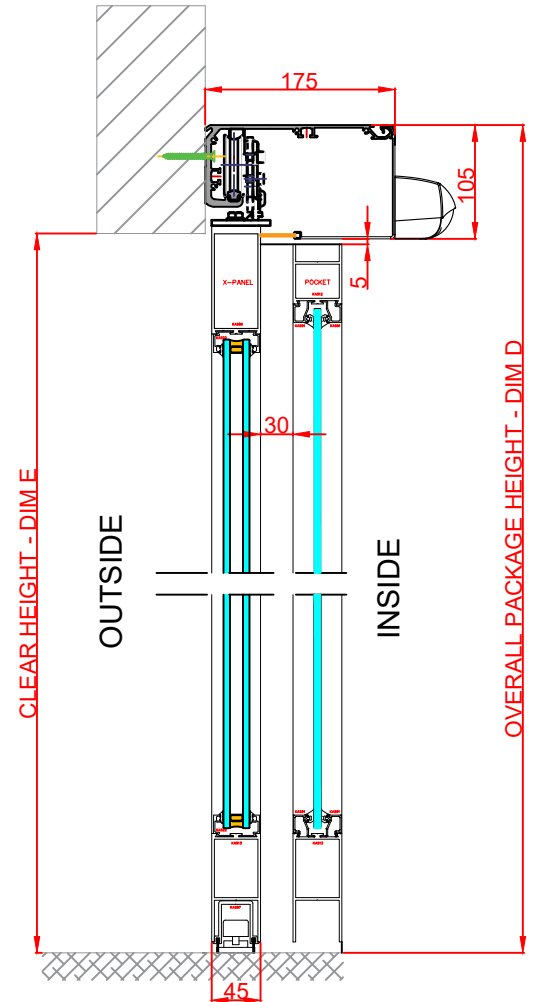

Side Section Thru: