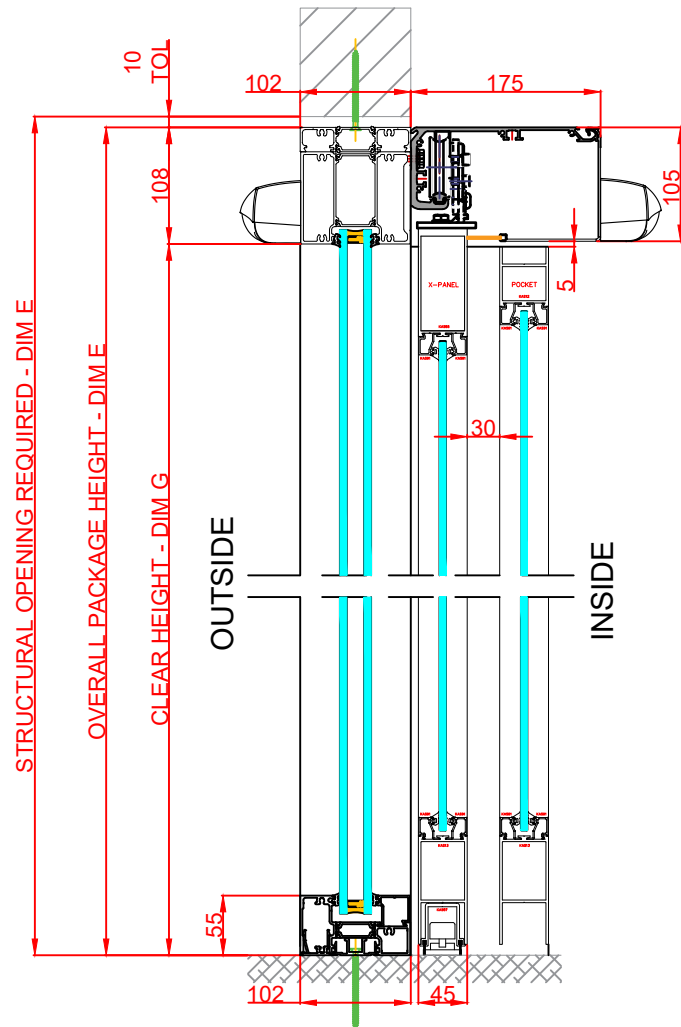

[Click Here For Accurate Door Sizes](#) →

Thresholds:

Mid Rails:

Description:

Horton 2021+ Bi-Part X-0
Single Glaze

Drawn By: J.Morris

Date: 04/12/2020

DO NOT SCALE

Dimensions: mm

Rev: 0

HORTON AUTOMATICS,
HORTONWOOD 31,
TELFORD,
SHROPSHIRE,
TF17YZ

TEL: 01952 670169

WEB: www.horton-automatics.co.uk

Front Elevation: View From Outside

Side Section Thru:

Plan Detail: