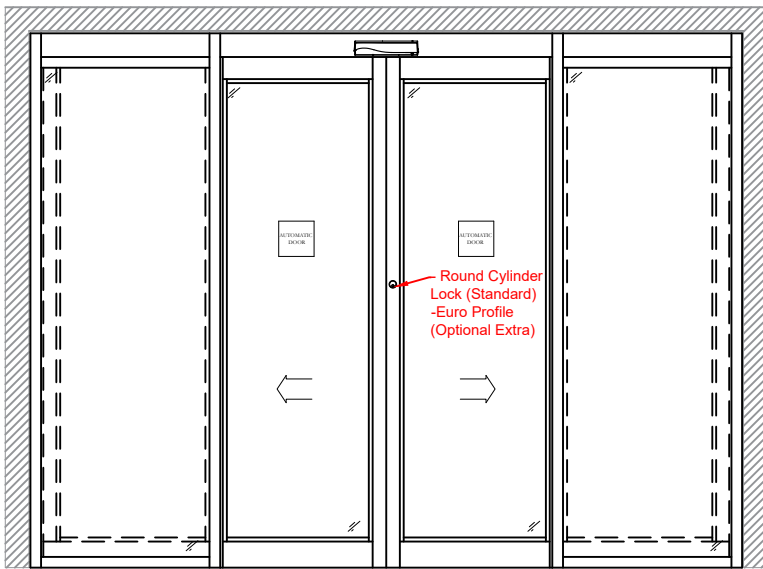

Front Elevation: View From Outside