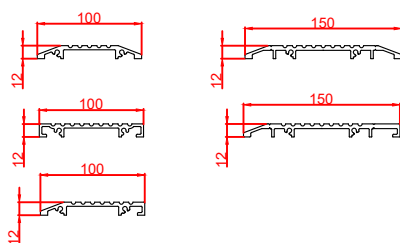

Thresholds: