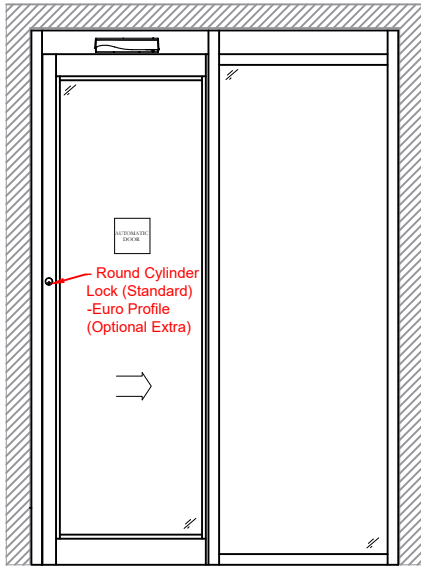

Front Elevation: View From Outside

Side Section Thru:

Plan Detail:

[Click Here For Accurate Door Calculation](#) →

Thresholds:

Mid Rails:

Description:

2021+ Bi-Part X-0/0-X
Single Glaze