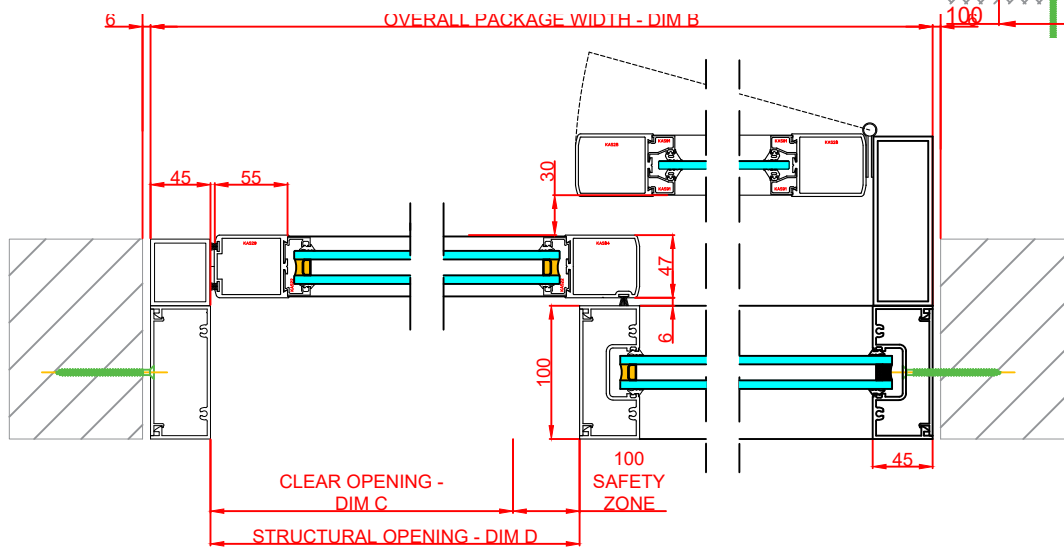

Plan Detail:

[Click Here For Accurate Door Calculation](#) →