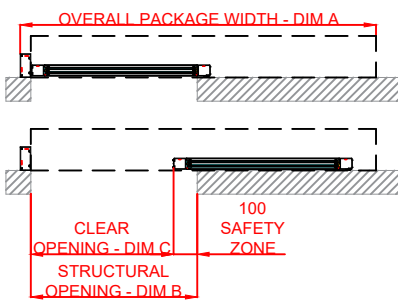

TEL: 01952 670169

WEB: www.horton-automatics.co.uk

Front Elevation: View From Outside

Side Section Thru:

Plan Detail:

[Click Here For Accurate Door Calculation](#) →

Thresholds:

Mid Rails: