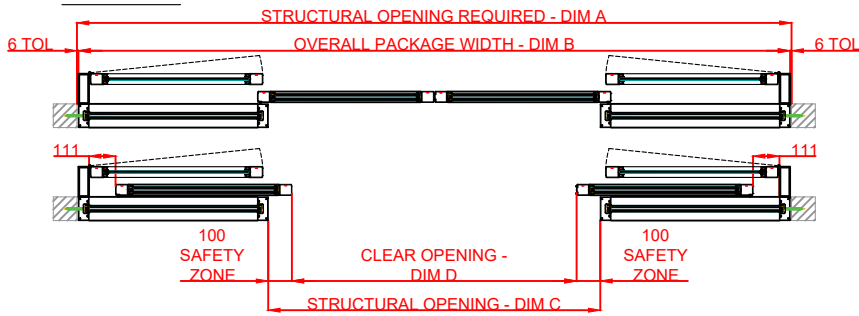

Plan Detail:

[Click Here For Accurate Door Calculation](#) →