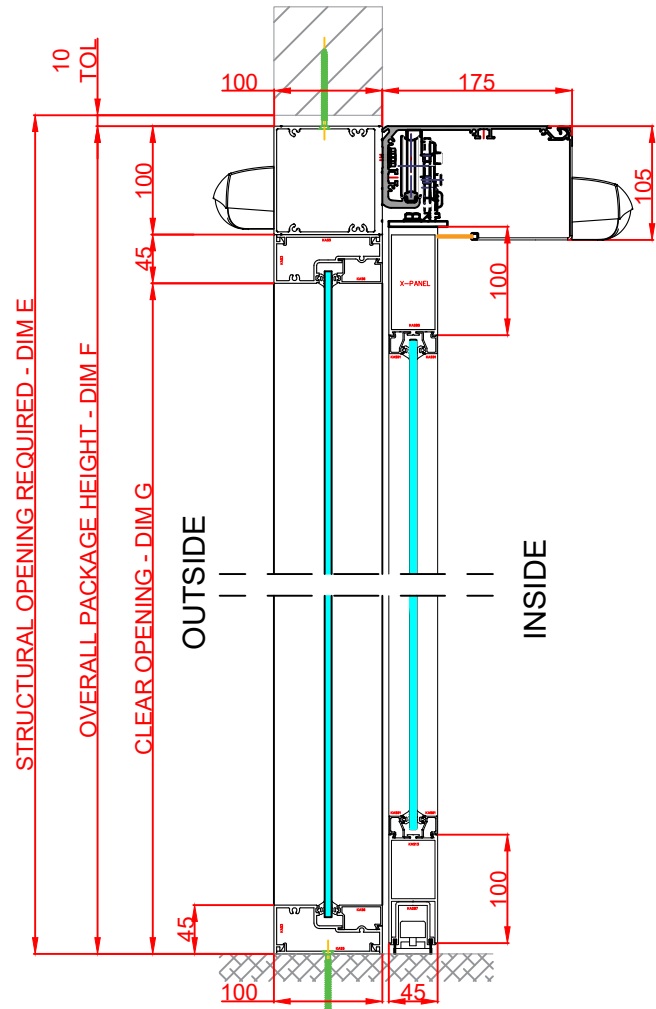

TEL: 01952 670169

WEB: www.horton-automatics.co.uk

Front Elevation: View From Outside

Side Section Thru:

Plan Detail:

[Click Here For Accurate Door Calculation](#) →

Thresholds:

Mid Rails:

Description:

Horton 2021+ Bi-Part P-X/0
Double Glaze

Drawn By: J.Morris	Date: 04/12/2020
DO NOT SCALE	Dimensions: mm
	Rev: 0

HORTON AUTOMATICS,
HORTONWOOD 31,
TELFORD,
SHROPSHIRE,
TF17YZ

TEL: 01952 670169
WEB: www.horton-automatics.co.uk

Front Elevation: View From Outside

Side Section Thru:

Plan Detail:

[Click Here For Accurate Door Sizes](#) →

Thresholds:

Mid Rails:

Description:

2021+ Line Bi-Part 0-X-X-0
Single Glaze