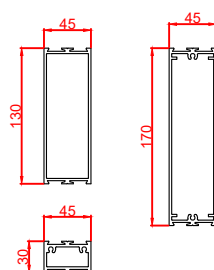

Side Section Thru:

Plan Detail:

[Click Here For Accurate Door Sizes](#) →

Thresholds:

Mid Rails:

Description:

Horton 2021+ Bi-Part 0-X-X-0
Single Glaze

Drawn By: J.Morris