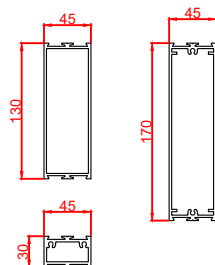

TEL: 01952 670169

WEB: www.horton-automatics.co.uk

Front Elevation: View From Outside

Side Section Thru:

Plan Detail:

[Click Here For Accurate Door Calculation](#) →

Thresholds:

Mid Rails: