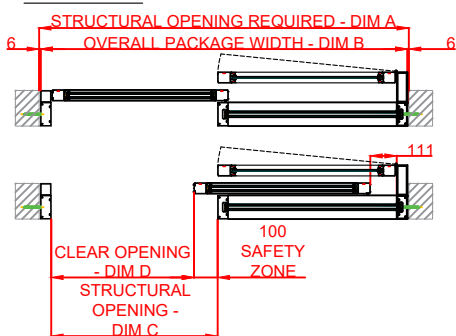

Plan Detail:

[Click Here For Accurate Door Calculation](#) →