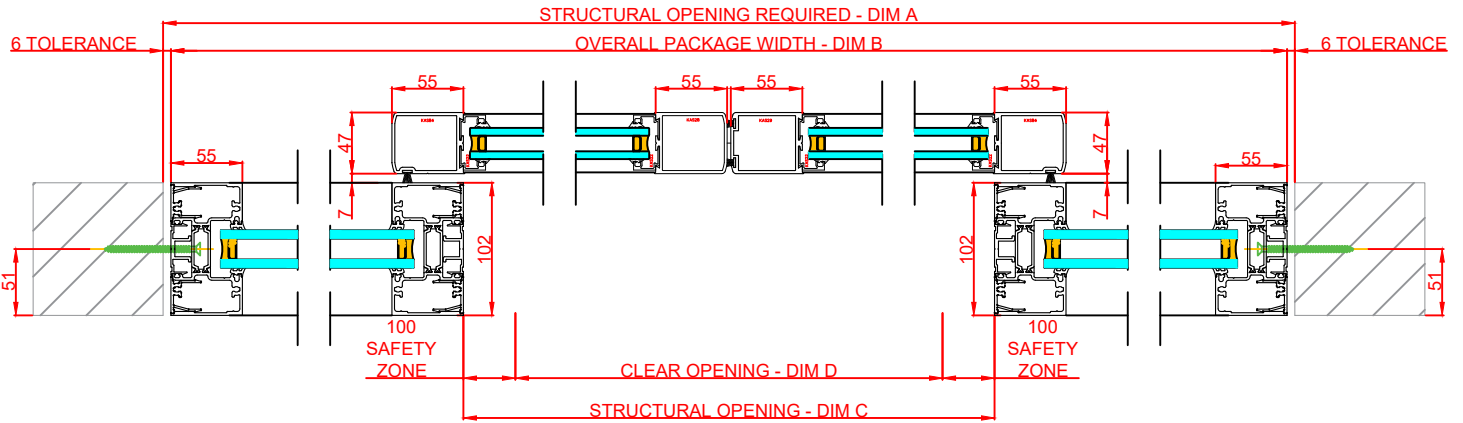

Side Section Thru:

Plan Detail:

[Click Here For Accurate Door Sizes](#) →

Description:

Horton 2021+ Bi-Part 0-X-X-0
Double Glaze

Drawn By: J.Morris

Date: 04/12/2020

DO NOT SCALE