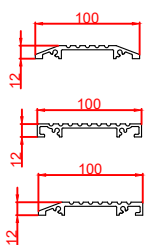

WEB: www.horton-automatics.co.uk

Front Elevation: View From Outside

Side Section Thru:

Plan Detail:

[Click Here For Accurate Door Calculation](#) →

Thresholds:

Mid Rails:

Description: