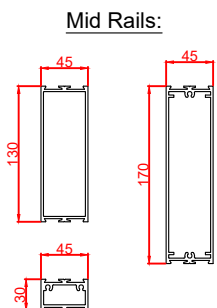

Side Section Thru:

Plan Detail:

[Click Here For Accurate Door Sizes](#) →

Thresholds:

Mid Rails:

Description:

Horton 2021+ Bi-Part 0-X-X-0
Single Glaze

Drawn By: J.Morris

Date: 04/12/2020

DO NOT SCALE

Dimensions: mm

Rev: 0

HORTON AUTOMATICS,
HORTONWOOD 31,
TELFORD,
SHROPSHIRE,
TF17YZ

TEL: 01952 670169

WEB: www.horton-automatics.co.uk

Front Elevation: View From Outside

Side Section Thru:

Plan Detail:

[Click Here For Accurate Door Sizes](#) →

Description:

Horton 2021+ Bi-Part 0-X-X-0
Double Glaze

Drawn By: J.Morris

Date: 04/12/2020

DO NOT SCALE