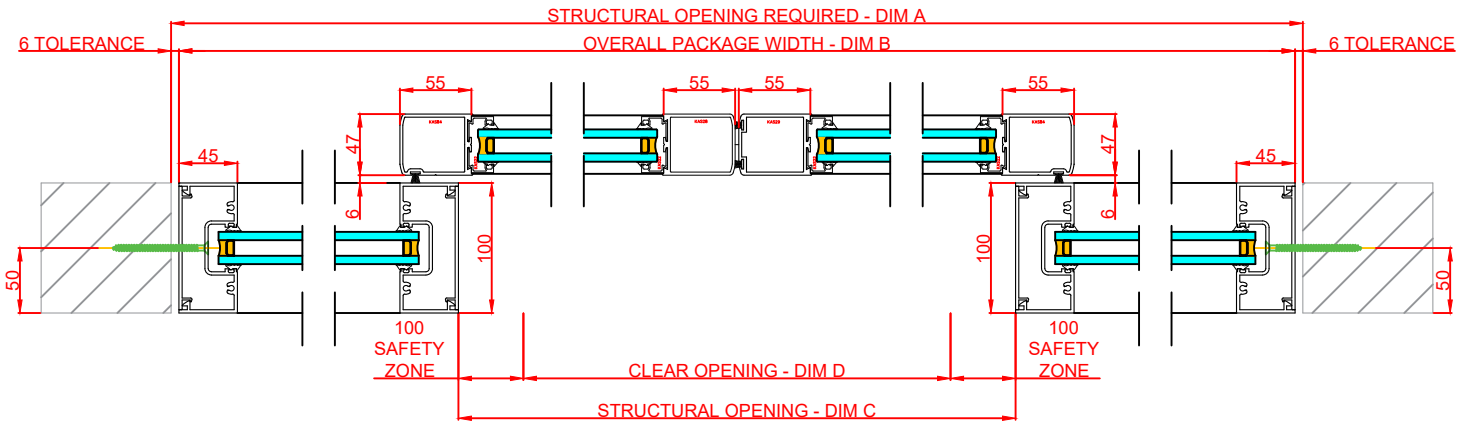

Front Elevation: View From Outside

Side Section Thru:

Plan Detail:

[Click Here For Accurate Door Calculation](#) →

Description:

2021+ Bi-Part 0-X-X-0
Double Glaze

Drawn By: J.Morris

Date: 04/12/2020