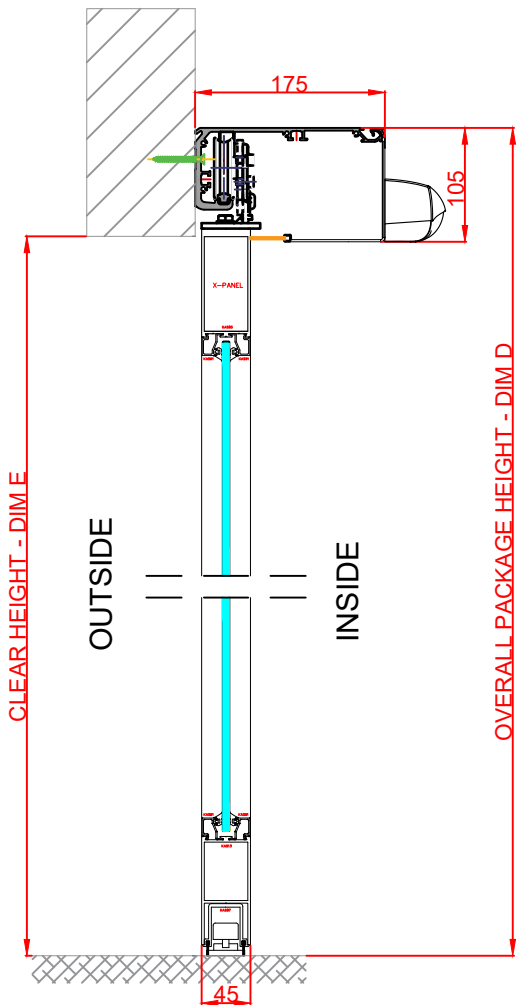

Description:

Horton 2021+ Bi-Part P-X-X-P
Double Glaze

Drawn By: J.Morris

Date: 04/12/2020

DO NOT SCALE

Dimensions: mm

Rev: 0

HORTON AUTOMATICS,
HORTONWOOD 31,
TELFORD,
SHROPSHIRE,
TF17YZ

TEL: 01952 670169

WEB: www.horton-automatics.co.uk

Front Elevation: View From Outside

Side Section Thru:

Plan Detail:

[Click Here For Accurate Door Calculation](#) → 

Thresholds:

Mid Rails: