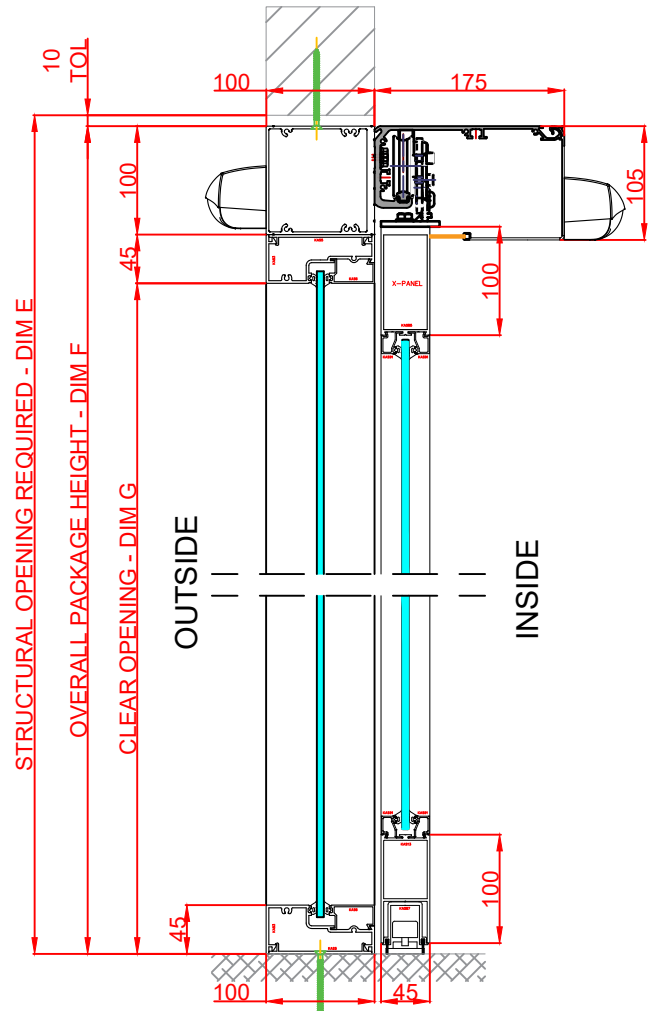

Side Section Thru: