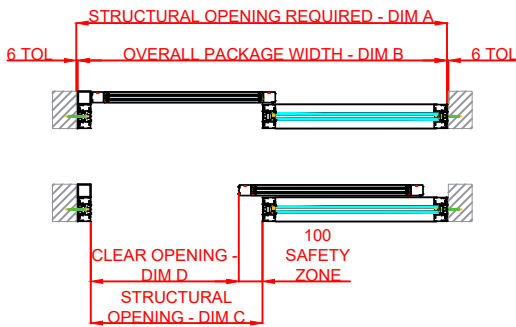

Dimensions: mm

Rev: 0

HORTON AUTOMATICS,
HORTONWOOD 31,
TELFORD,
SHROPSHIRE,
TF17YZ

TEL: 01952 670169

WEB: www.horton-automatics.co.uk

Front Elevation: View From Outside

Side Section Thru:

Plan Detail: