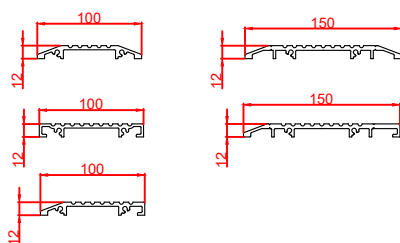

TEL: 01952 670169

WEB: www.horton-automatics.co.uk

Front Elevation: View From Outside

Side Section Thru:

Plan Detail:

[Click Here For Accurate Door Calculation](#) →

Thresholds:

Mid Rails: