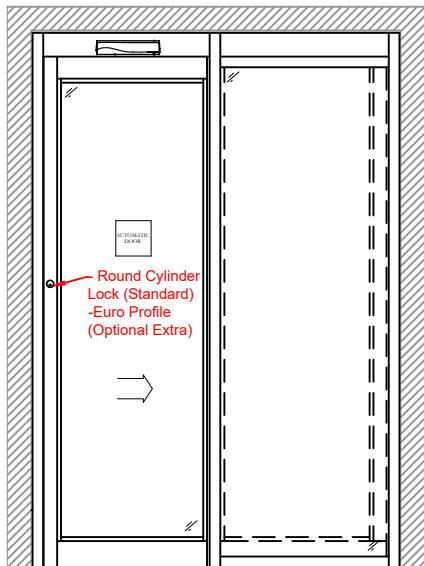

Side Section Thru:

Plan Detail:

[Click Here For Accurate Door Calculation](#) →

Thresholds:

Mid Rails:

Description:

2021+ Single-Part X-0/0-X
Double Glaze

Drawn By: J.Morris