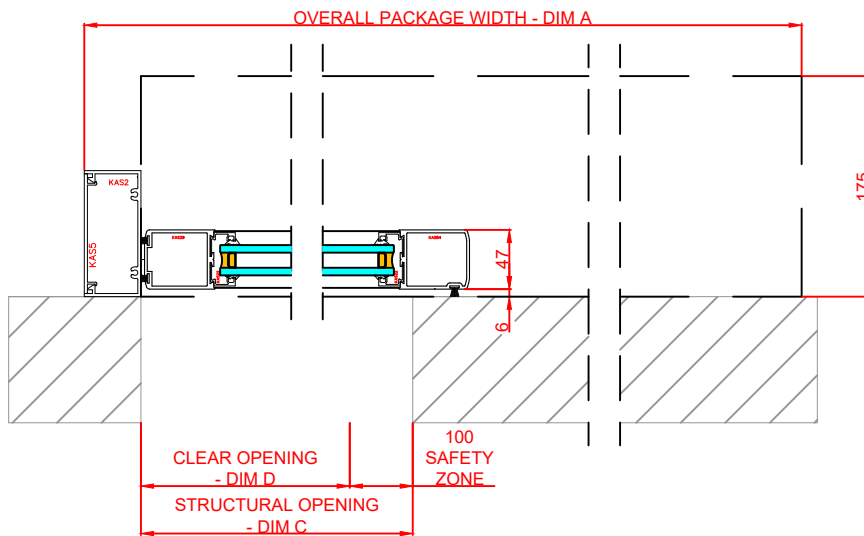

TEL: 01952 670169

WEB: www.horton-automatics.co.uk

Front Elevation: View From Outside

Side Section Thru:

Plan Detail:

[Click Here For Accurate Door Calculation](#) →

Thresholds:

Mid Rails: