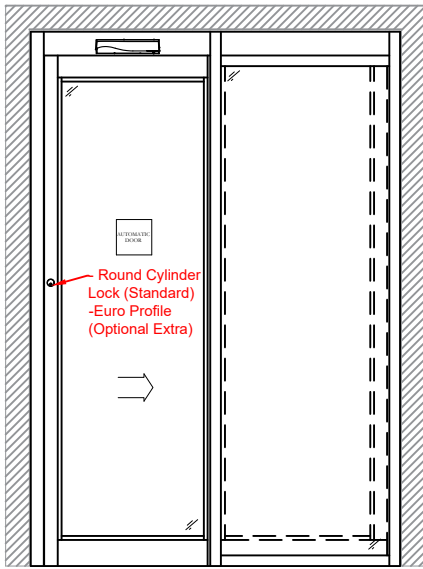

Dimensions: mm

Rev: 0

HORTON AUTOMATICS,
HORTONWOOD 31,
TELFORD,
SHROPSHIRE,
TF17YZ

TEL: 01952 670169

WEB: www.horton-automatics.co.uk

Front Elevation: View From Outside

Side Section Thru:

Plan Detail: