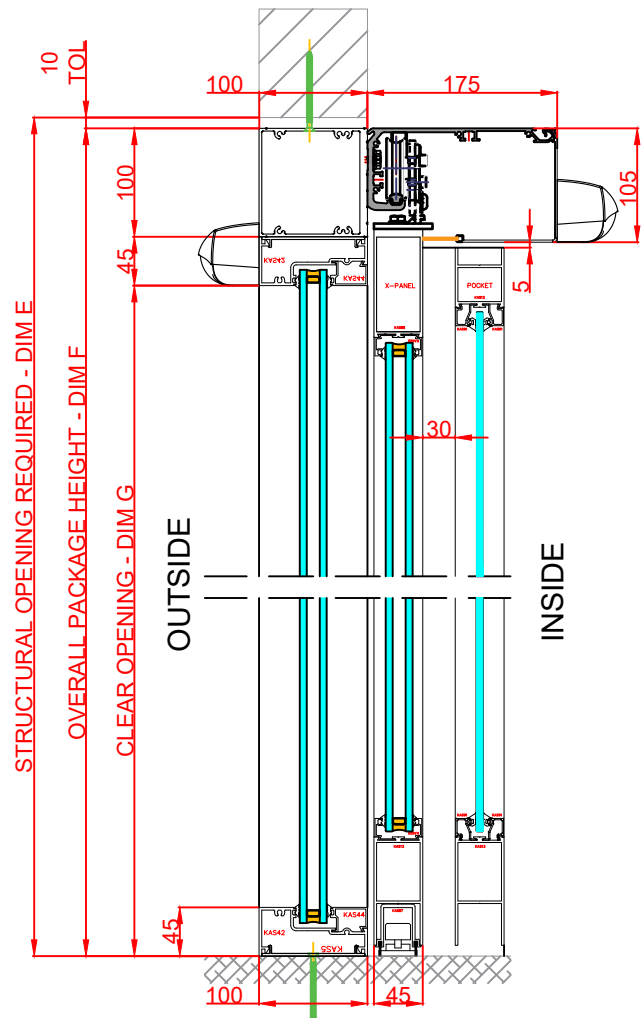

Side Section Thru: