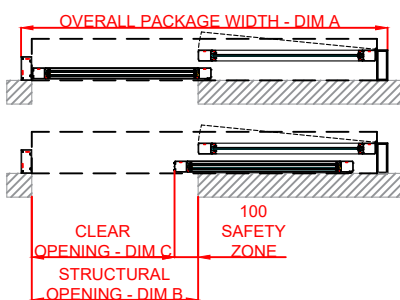

TEL: 01952 670169

WEB: www.horton-automatics.co.uk

Front Elevation: View From Outside

Side Section Thru:

Plan Detail:

[Click Here For Accurate Door Calculation](#) →

Thresholds:

Mid Rails: