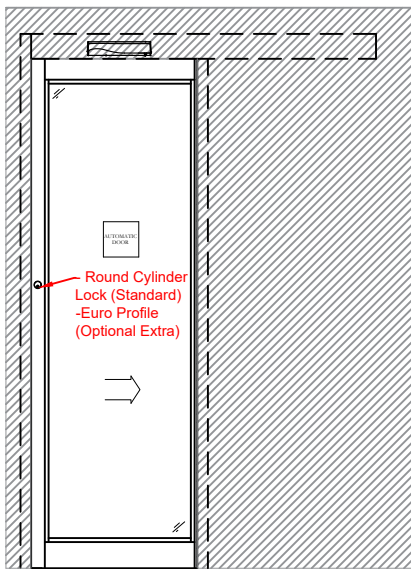

Front Elevation: View From Outside