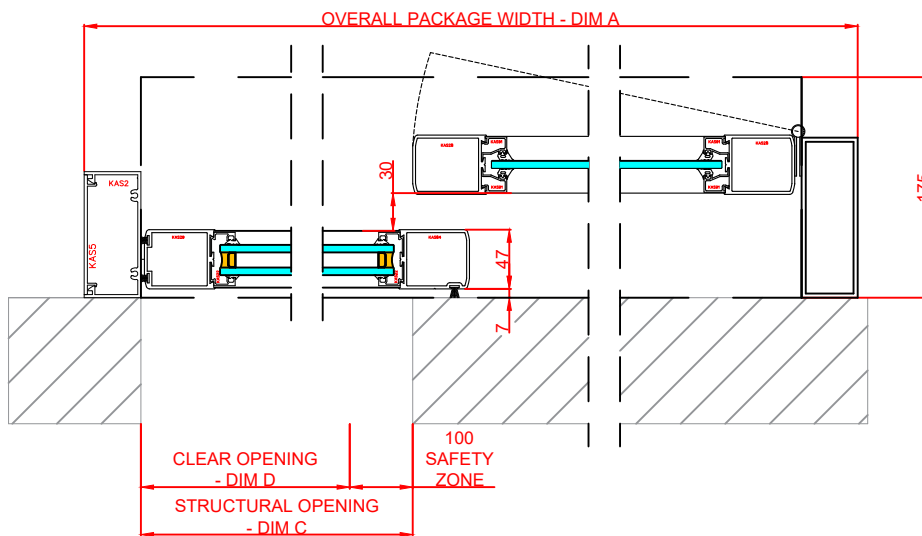

TEL: 01952 670169

WEB: www.horton-automatics.co.uk

Front Elevation: View From Outside

Side Section Thru:

Plan Detail:

[Click Here For Accurate Door Calculation](#) →

Thresholds:

Mid Rails: