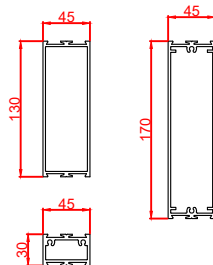

Front Elevation: View From Outside

Side Section Thru:

Plan Detail:

[Click Here For Accurate Door Calculation](#) →

Thresholds:

Mid Rails:

Description:

Horton 2021+ Bi-Part P-X-X-P
Single Glaze