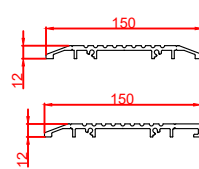

TEL: 01952 670169

WEB: www.horton-automatics.co.uk

Front Elevation: View From Outside

Side Section Thru:

Plan Detail:

[Click Here For Accurate Door Calculation](#) →

Thresholds:

Mid Rails: