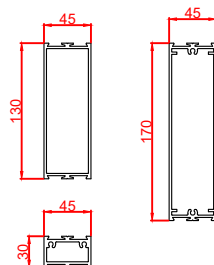

Front Elevation: View From Outside

Side Section Thru:

Plan Detail:

[Click Here For Accurate Door Sizes](#) →

Thresholds:

Mid Rails:

Description:

2021+ Line Bi-Part 0-X-X-0
Single Glaze