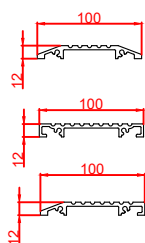

Front Elevation: View From Outside

Side Section Thru:

Plan Detail:

[Click Here For Accurate Door Calculation](#) →

Thresholds:

Mid Rails:

Description:

Horton 2021+ Bi-Part P-X-X-P
Single Glaze

Side Section Thru:

Plan Detail:

[Click Here For Accurate Door Calculation](#) →

Thresholds:

Mid Rails:

Description:

2021+ Single-Part X-0/0-X
Double Glaze

Drawn By: J.Morris