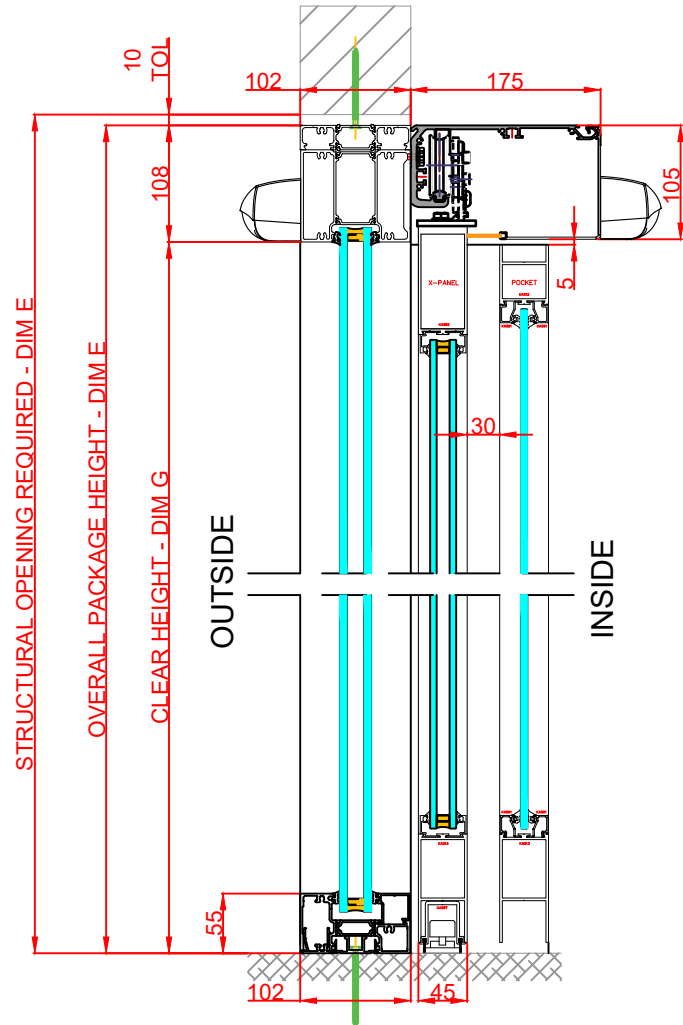

Side Section Thru:

Plan Detail:

[Click Here For Accurate Door Sizes](#) →

Description:

Horton 2021+ Bi-Part 0-X-X-0
Double Glaze

Drawn By: J.Morris

Date: 04/12/2020

DO NOT SCALE

Dimensions: mm

Rev: 0

HORTON AUTOMATICS,
HORTONWOOD 31,
TELFORD,
SHROPSHIRE,
TF17YZ

TEL: 01952 670169

WEB: www.horton-automatics.co.uk

Front Elevation: View From Outside

Side Section Thru:

Plan Detail:

[Click Here For Accurate Door Sizes](#) →

Thresholds:

Mid Rails:

Description:

Horton 2021+ Bi-Part 0-X-X-0
Double Glaze

Drawn By: J.Morris

Date: 04/12/2020

DO NOT SCALE