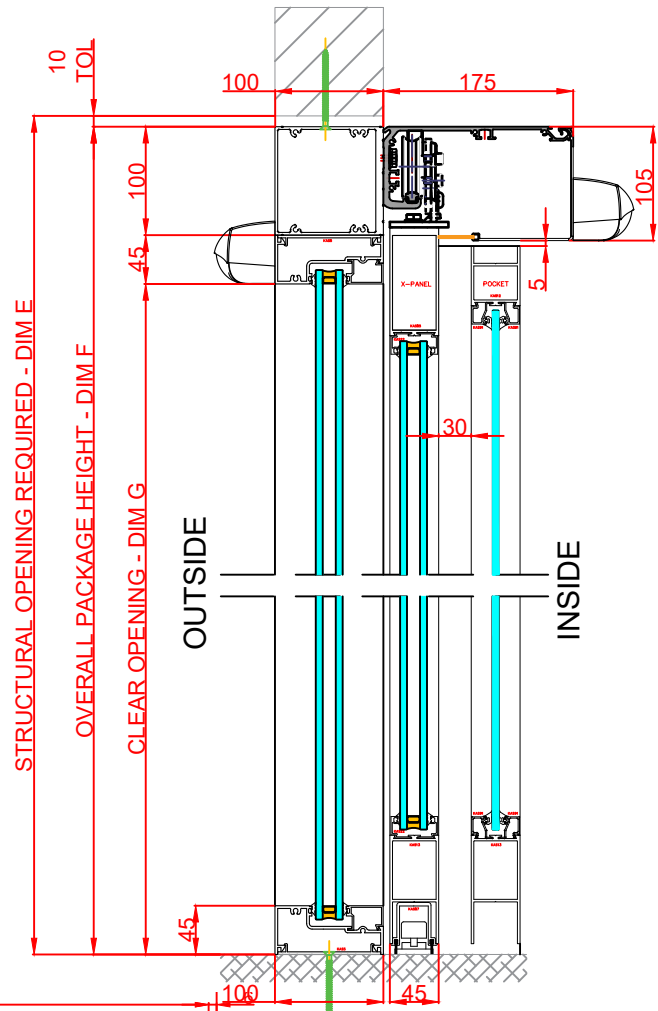

Side Section Thru: