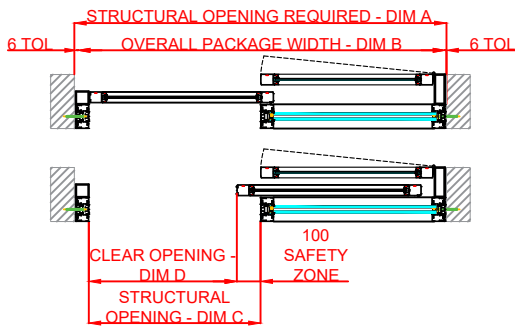

Dimensions: mm

Rev: 0

HORTON AUTOMATICS,
HORTONWOOD 31,
TELFORD,
SHROPSHIRE,
TF17YZ

TEL: 01952 670169

WEB: www.horton-automatics.co.uk

Front Elevation: View From Outside

Side Section Thru:

Plan Detail: