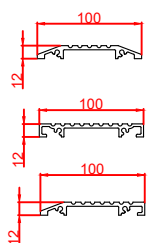

TEL: 01952 670169

WEB: www.horton-automatics.co.uk

Front Elevation: View From Outside

Side Section Thru:

Plan Detail:

[Click Here For Accurate Door Calculation](#) → 

Thresholds:

Mid Rails: