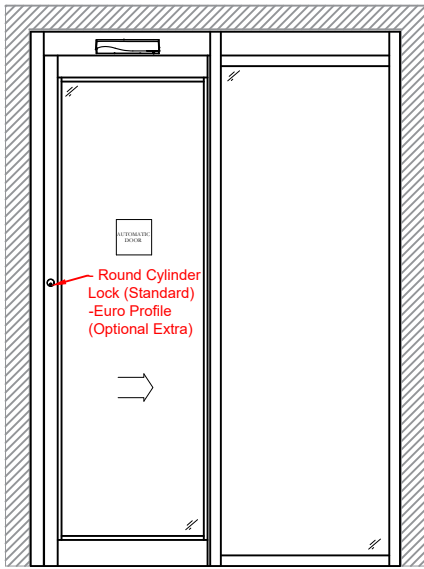

[Click Here For Accurate Door Sizes](#) →

Thresholds:

Mid Rails:

Description:

Horton 2021+ Bi-Part X-0
Single Glaze

Drawn By: J.Morris

Date: 04/12/2020

DO NOT SCALE

Dimensions: mm

Rev: 0

HORTON AUTOMATICS,
HORTONWOOD 31,
TELFORD,
SHROPSHIRE,
TF17YZ

TEL: 01952 670169

WEB: www.horton-automatics.co.uk

Front Elevation: View From Outside

Side Section Thru:

Plan Detail:

[Click Here For Accurate Door Sizes](#) →

Thresholds:

Mid Rails:

Description:

Horton 2021+ Bi-Part X-0
Double Glaze

Drawn By: J.Morris

Date: 04/12/2020

DO NOT SCALE