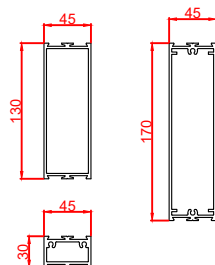

Front Elevation: View From Outside

Side Section Thru:

Plan Detail:

[Click Here For Accurate Door Calculation](#) →

Thresholds:

Mid Rails:

Description:

2021+ Bi-Part X-0/0-X
Single Glaze