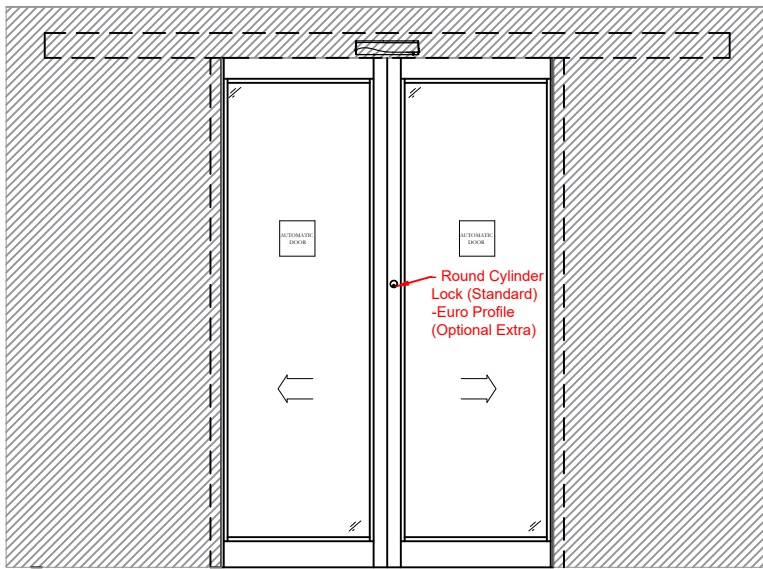

Front Elevation: View From Outside