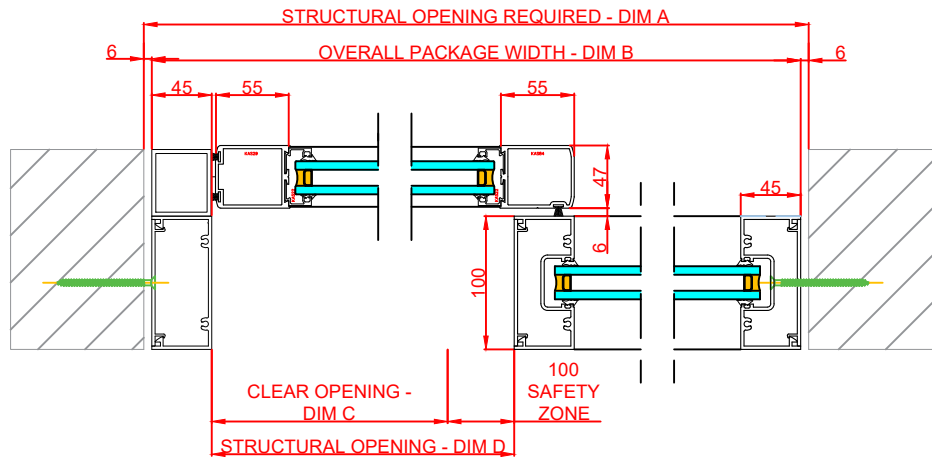

Side Section Thru:

[Click Here For Accurate Door Calculation](#) →