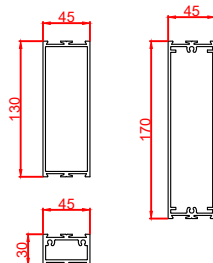

Front Elevation: View From Outside

Side Section Thru:

Plan Detail:

[Click Here For Accurate Door Calculation](#) →

Thresholds:

Mid Rails:

Description:

2021+ Bi-Part X-0/0-X
Single Glaze