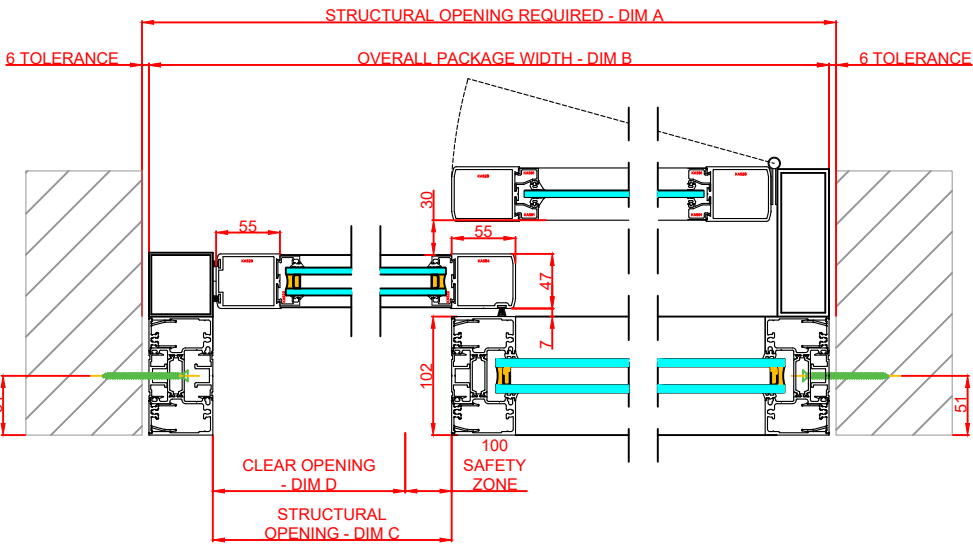

Dimensions: mm

Rev: 0

HORTON AUTOMATICS,
HORTONWOOD 31,
TELFORD,
SHROPSHIRE,
TF17YZ

TEL: 01952 670169

WEB: www.horton-automatics.co.uk

Front Elevation: View From Outside

Side Section Thru:

Plan Detail:

[Click Here For Accurate Door Sizes](#) →

Thresholds:

Mid Rails:

Description:

Horton 2021+ Bi-Part X-0
Double Glaze

Drawn By: J.Morris

Date: 04/12/2020

DO NOT SCALE