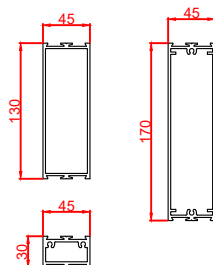

Front Elevation: View From Outside

Side Section Thru:

Plan Detail:

[Click Here For Accurate Door Calculation](#) →

Description:

2021+ Bi-Part 0-X-X-0
Double Glaze

Drawn By: J.Morris

Date: 04/12/2020

Front Elevation: View From Outside

Side Section Thru:

Plan Detail:

[Click Here For Accurate Door Calculation](#) →

Thresholds:

Mid Rails:

Description:

2021+ Bi-Part 0-X-X-0
Double Glaze