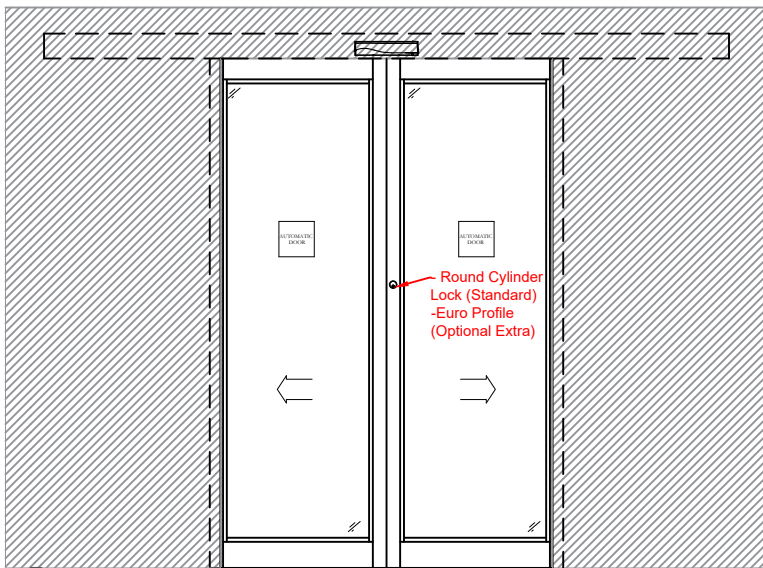

Front Elevation: View From Outside

Side Section Thru:

Plan Detail:

[Click Here For Accurate Door Calculation](#) →

Pocket Screen Option – Dashed Lines

Description:

Horton 2021+ Bi-Part P-X-X-P
Single Glaze

Drawn By: J.Morris