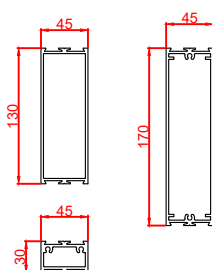

Side Section Thru:

Plan Detail:

[Click Here For Accurate Door Calculation](#) →

Thresholds:

Mid Rails:

Description:

2021+ Single-Part X-0/0-X
Double Glaze

Drawn By: J.Morris