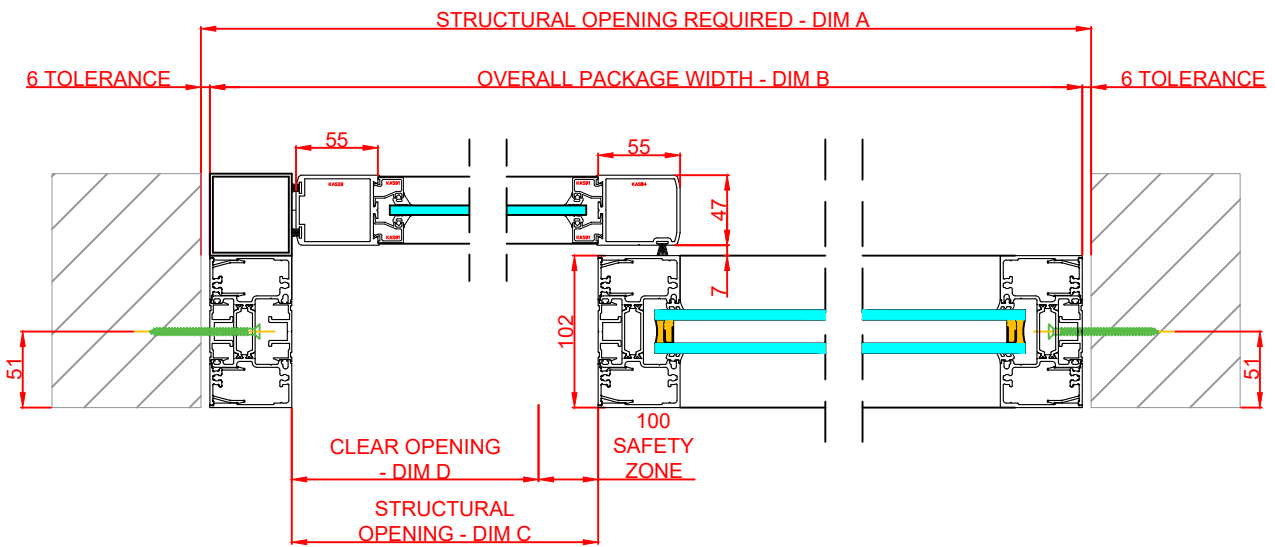

Dimensions: mm

Rev: 0

HORTON AUTOMATICS,
HORTONWOOD 31,
TELFORD,
SHROPSHIRE,
TF17YZ

TEL: 01952 670169

WEB: www.horton-automatics.co.uk

Front Elevation: View From Outside

Side Section Thru:

Plan Detail: