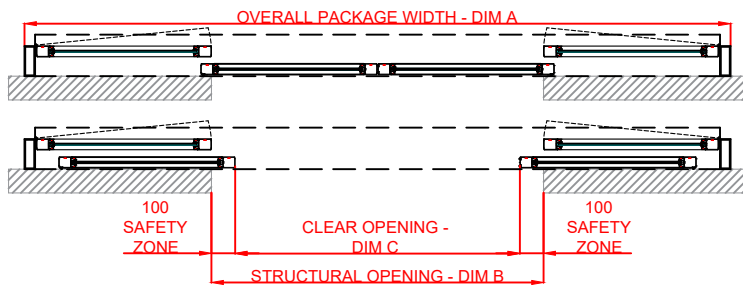

Plan Detail:

[Click Here For Accurate Door Calculation](#) →

Pocket Screen Option – Dashed Lines

Description:

Horton 2021+ Bi-Part P-X-X-P
Single Glaze

Drawn By: J.Morris

Date: 04/12/2020

DO NOT SCALE

Dimensions: mm

Rev: 0