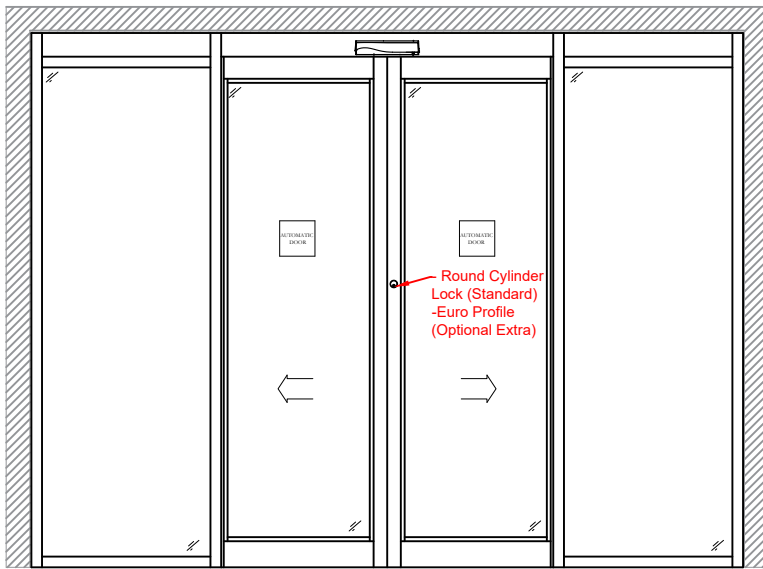

Front Elevation: View From Outside