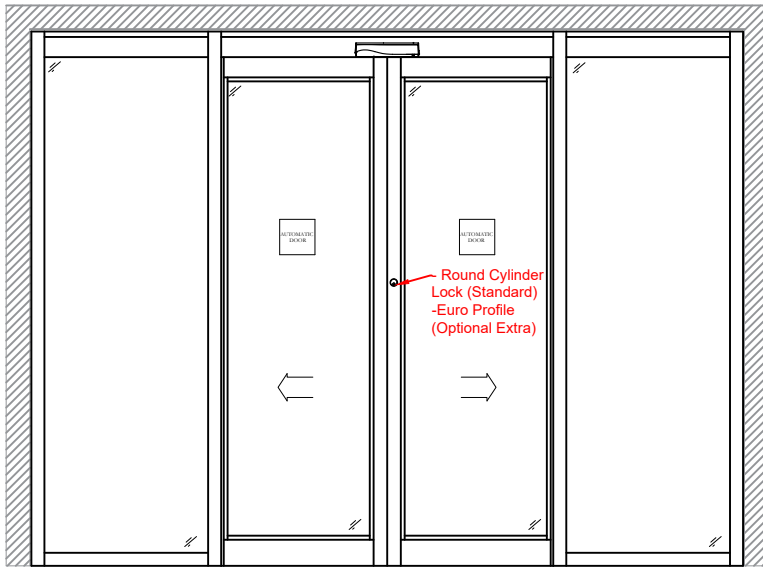

Side Section Thru:

Plan Detail:

[Click Here For Accurate Door Sizes](#) →

Thresholds:

Mid Rails:

Description:

Horton 2021+ Bi-Part 0-X-X-0
Single Glaze

Drawn By: J.Morris