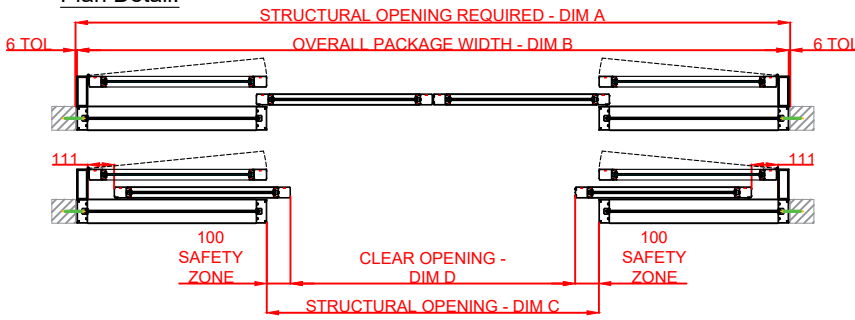

Front Elevation: View From Outside

Side Section Thru:

Plan Detail:

[Click Here For Accurate Door Sizes](#) →

Thresholds:

Mid Rails:

Description:

2021+ Line Bi-Part 0-X-X-0
Single Glaze