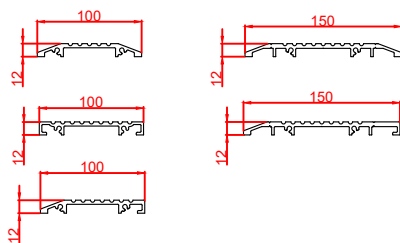

Front Elevation: View From Outside

Side Section Thru:

Plan Detail:

[Click Here For Accurate Door Sizes](#) →

Thresholds:

Mid Rails:

Description:

2021+ Line Bi-Part 0-X-X-0
Single Glaze