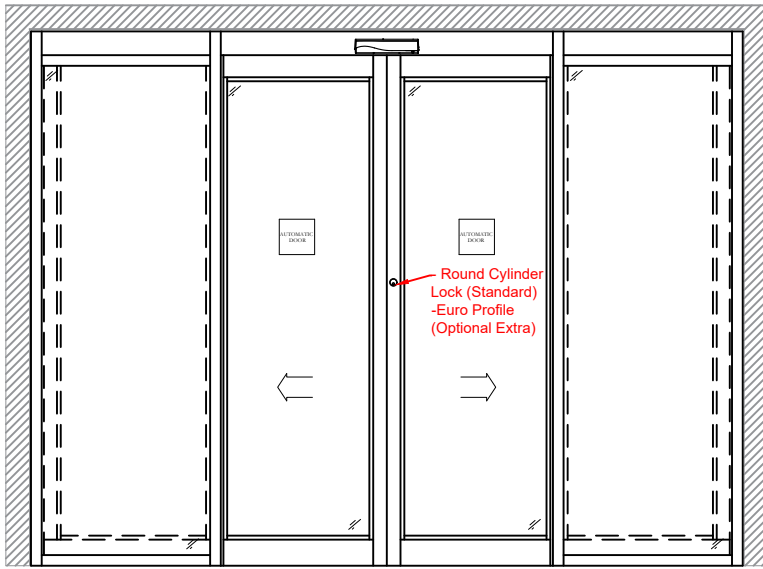

Front Elevation: View From Outside