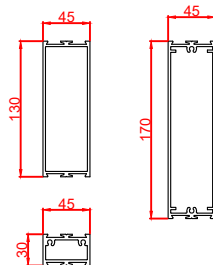

Plan Detail:

Side Section Thru:

[Click Here For Accurate Door Calculation](#) →

Thresholds:

Mid Rails:

Description:

201+ Single-Part X-0/0-X
Double Glaze

Drawn By: J.Morris