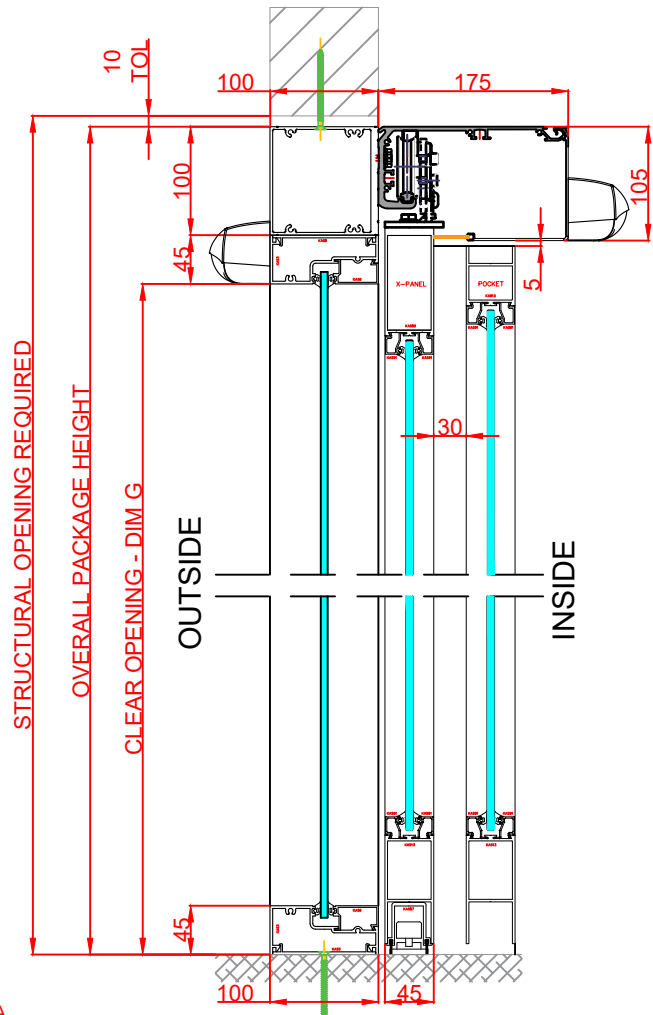

Side Section Thru: