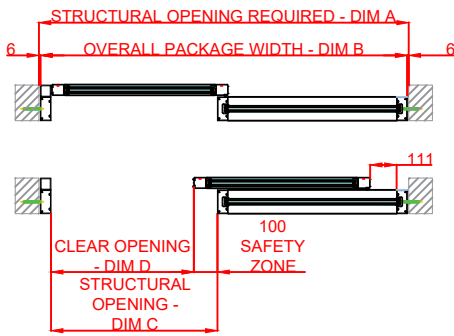

Plan Detail: