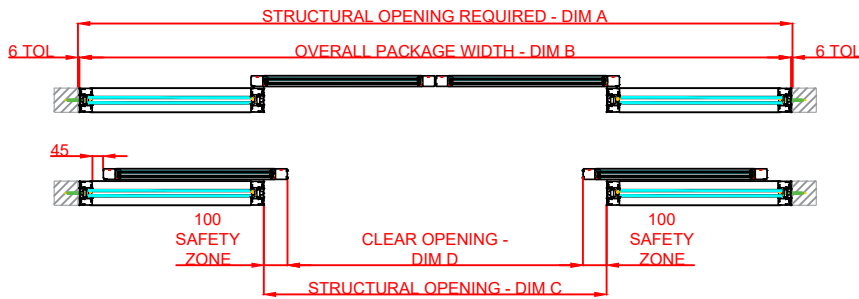

Side Section Thru:

Plan Detail:

[Click Here For Accurate Door Sizes](#) →

Description:

Horton 2021+ Bi-Part 0-X-X-0
Double Glaze

Drawn By: J.Morris

Date: 04/12/2020

DO NOT SCALE