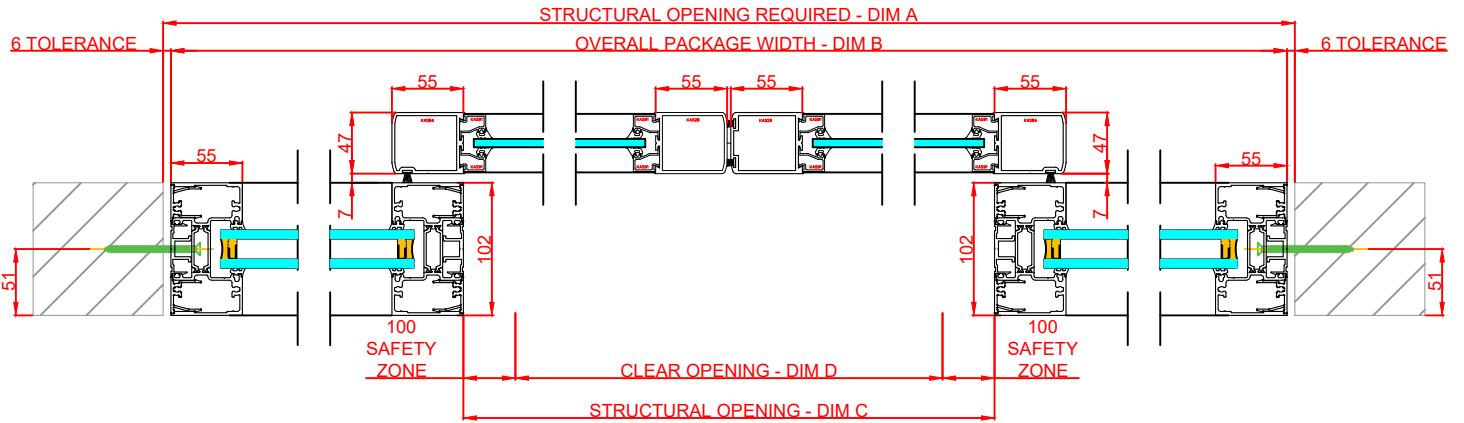

Side Section Thru:

Plan Detail:

[Click Here For Accurate Door Sizes](#) →

Thresholds:

Mid Rails:

Description:

Horton 2021+ Bi-Part 0-X-X-0
Single Glaze

Drawn By: J.Morris