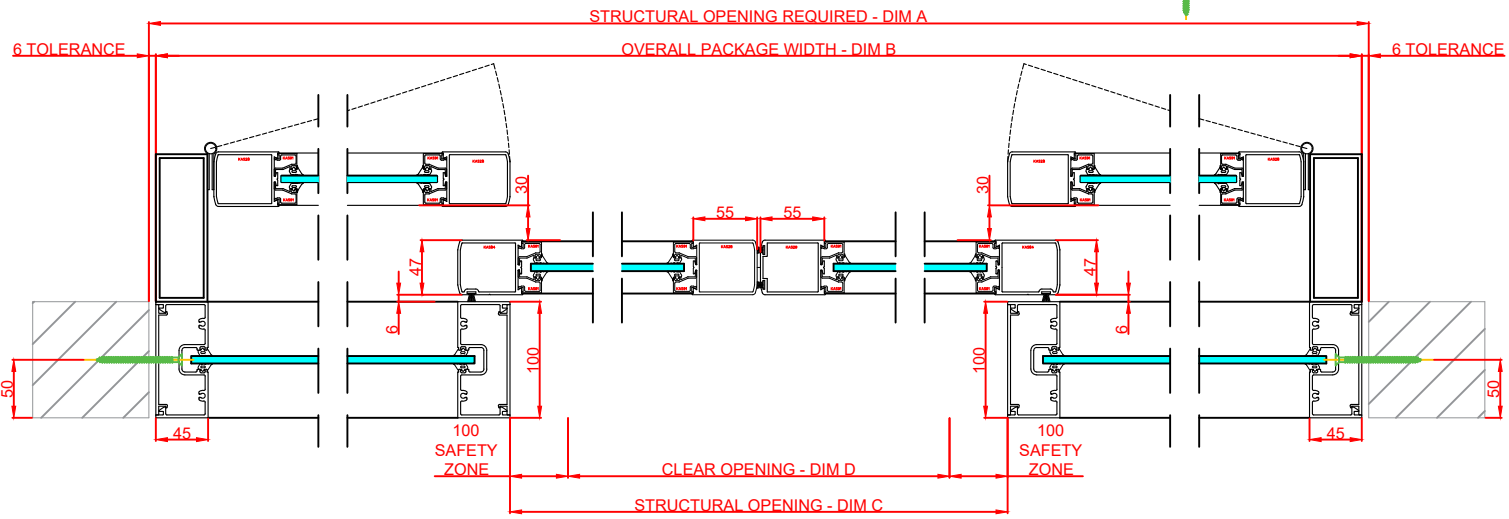

Front Elevation: View From Outside

Side Section Thru:

Plan Detail:

[Click Here For Accurate Door Sizes](#) →

Thresholds:

Mid Rails:

Description:

2021+ Line Bi-Part 0-X-X-0
Single Glaze