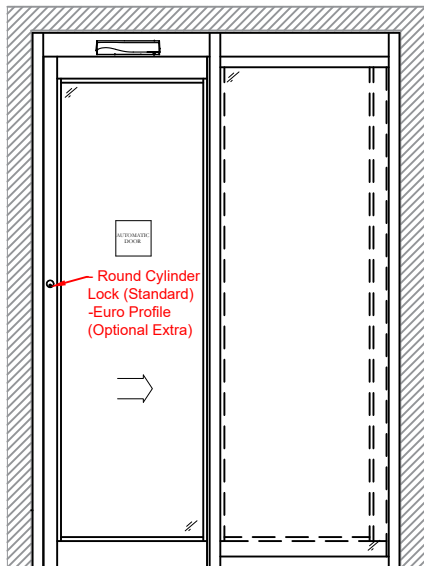

Front Elevation: View From Outside

Side Section Thru:

Plan Detail:

[Click Here For Accurate Door Calculation](#) →

Thresholds:

Mid Rails:

Description:

2021+ Bi-Part X-0/0-X
Single Glaze