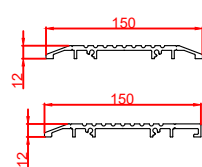

TEL: 01952 670169

WEB: www.horton-automatics.co.uk

Front Elevation: View From Outside

Side Section Thru:

Plan Detail:

[Click Here For Accurate Door Calculation](#) →

Thresholds:

Mid Rails: