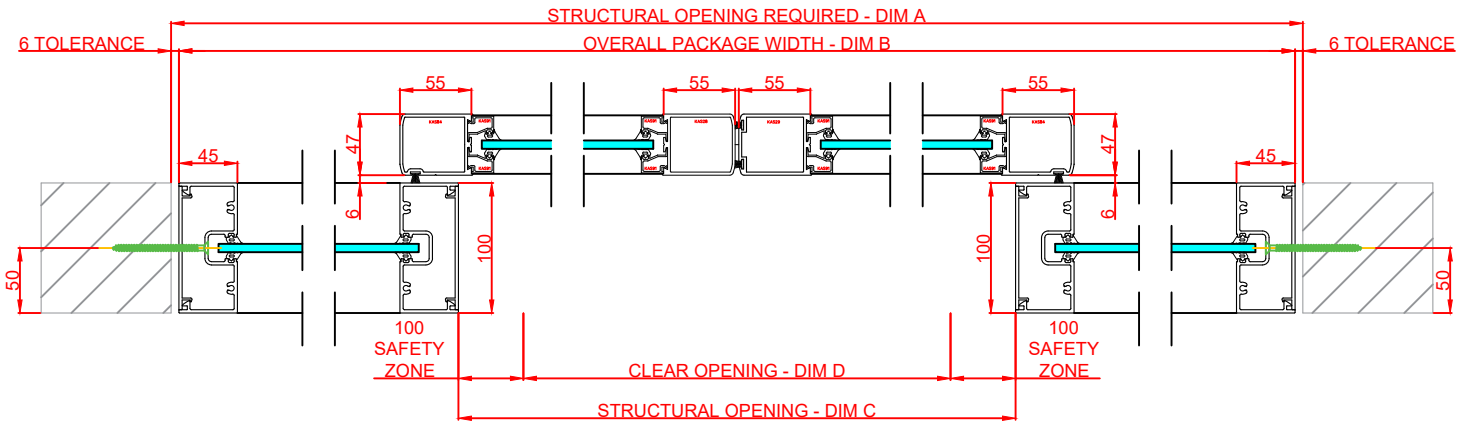

Plan Detail:

[Click Here For Accurate Door Sizes](#) →