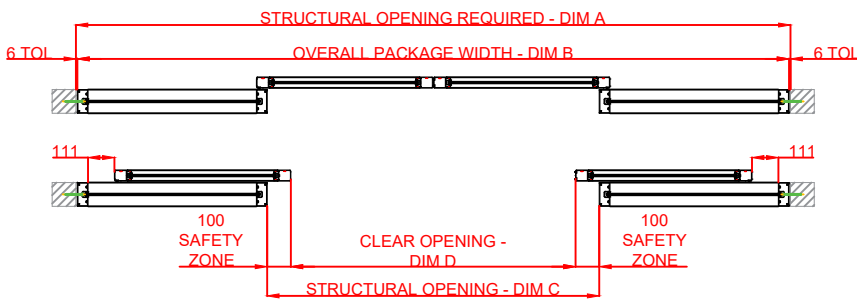

Plan Detail:

[Click Here For Accurate Door Sizes](#) →