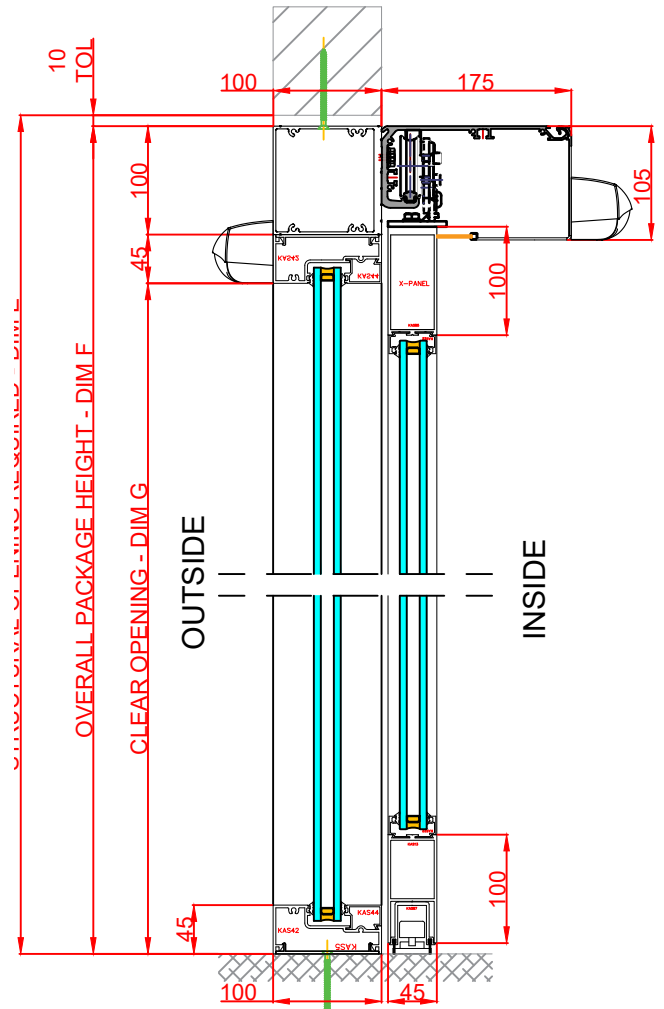

Front Elevation: View From Outside

Side Section Thru:

Plan Detail:

[Click Here For Accurate Door Calculation](#) →

Thresholds:

Mid Rails:

Description:

Horton 2021+ Bi-Part P-X-X-P
Single Glaze

Front Elevation: View From Outside

Side Section Thru:

Plan Detail:

[Click Here For Accurate Door Sizes](#) →

Thresholds:

Mid Rails:

Description:

2021+ Line Bi-Part 0-X-X-0
Single Glaze

Front Elevation: View From Outside

Side Section Thru:

Plan Detail:

[Click Here For Accurate Door Calculation](#) →

Description:

2021+ Bi-Part 0-X-X-0
Double Glaze

Drawn By: J.Morris

Date: 04/12/2020