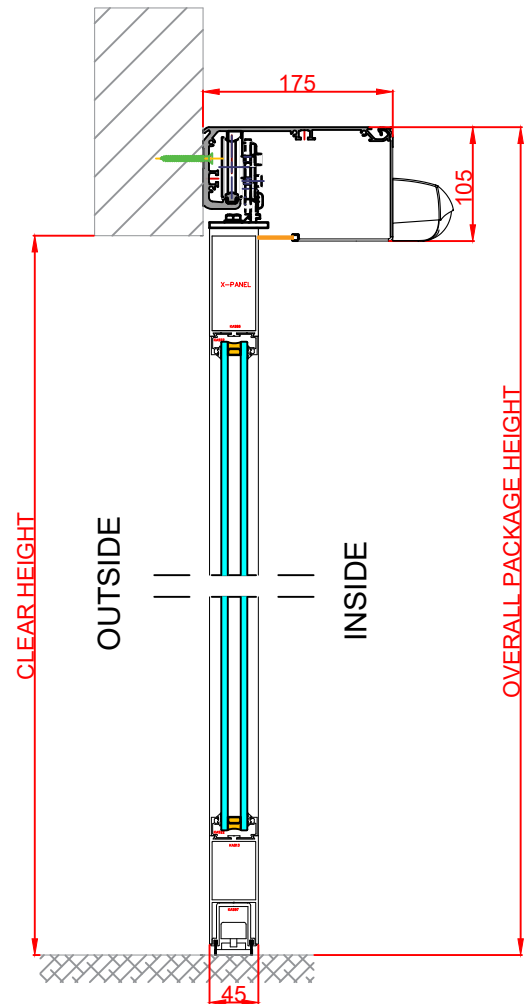

Front Elevation: View From Outside

Side Section Thru:

Plan Detail:

[Click Here For Accurate Door Calculation](#) →

Thresholds:

Mid Rails:

Description:

Horton 2021+ Bi-Part P-X-X-P
Single Glaze

Front Elevation: View From Outside

Side Section Thru:

Plan Detail:

[Click Here For Accurate Door Calculation](#) →

Pocket Screen Option – Dashed Lines

Description:

Horton 2021+ Bi-Part P-X-X-P
Single Glaze

Drawn By: J.Morris

WEB: www.horton-automatics.co.uk

Front Elevation: View From Outside

Side Section Thru:

Plan Detail:

[Click Here For Accurate Door Calculation](#) →

Thresholds:

Mid Rails:

Description: