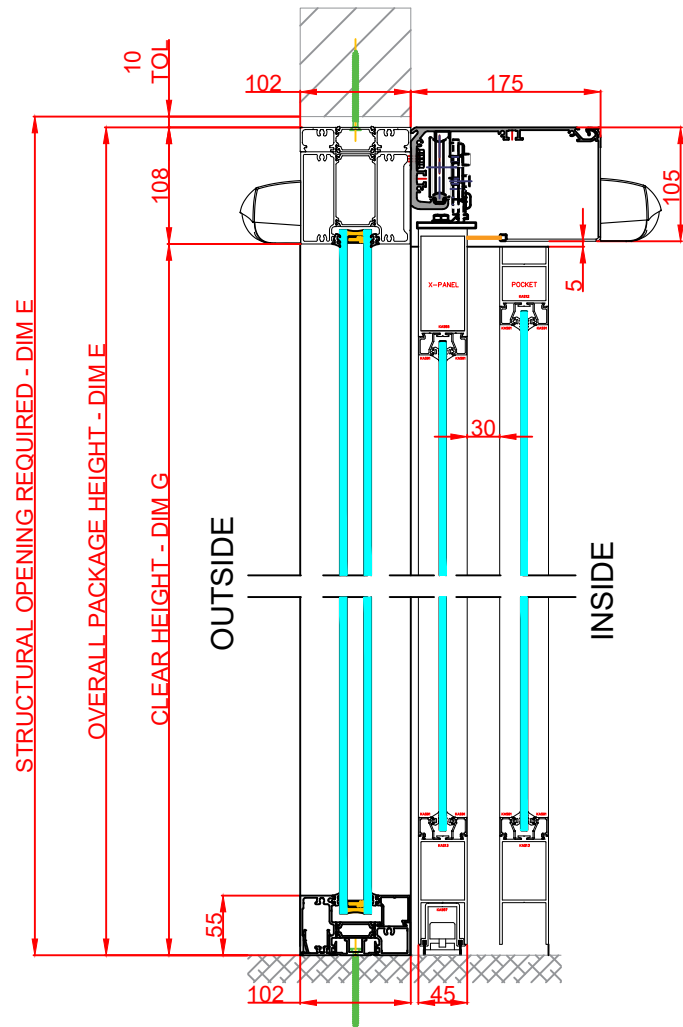

WEB: www.horton-automatics.co.uk

Front Elevation: View From Outside

Side Section Thru:

Plan Detail:

[Click Here For Accurate Door Calculation](#) →

Thresholds:

Mid Rails:

Description:

WEB: www.horton-automatics.co.uk

Front Elevation: View From Outside

Side Section Thru:

Plan Detail:

[Click Here For Accurate Door Calculation](#) →

Thresholds:

Mid Rails:

Pocket Screen Option – Dashed Lines

Side Section Thru:

Plan Detail:

[Click Here For Accurate Door Sizes](#) →

Thresholds:

Mid Rails:

Description:

Horton 2021+ Bi-Part 0-X-X-0
Single Glaze

Drawn By: J.Morris