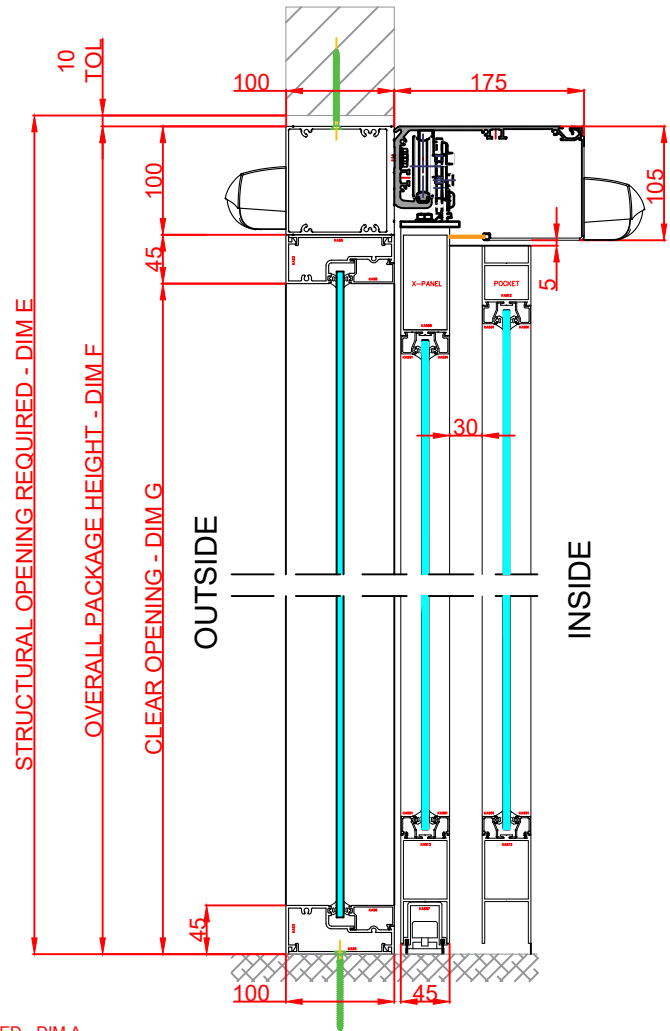

Front Elevation: View From Outside

Side Section Thru:

Plan Detail:

[Click Here For Accurate Door Sizes](#) →

Thresholds:

Mid Rails:

Description:

2021+ Line Bi-Part 0-X-X-0
Single Glaze