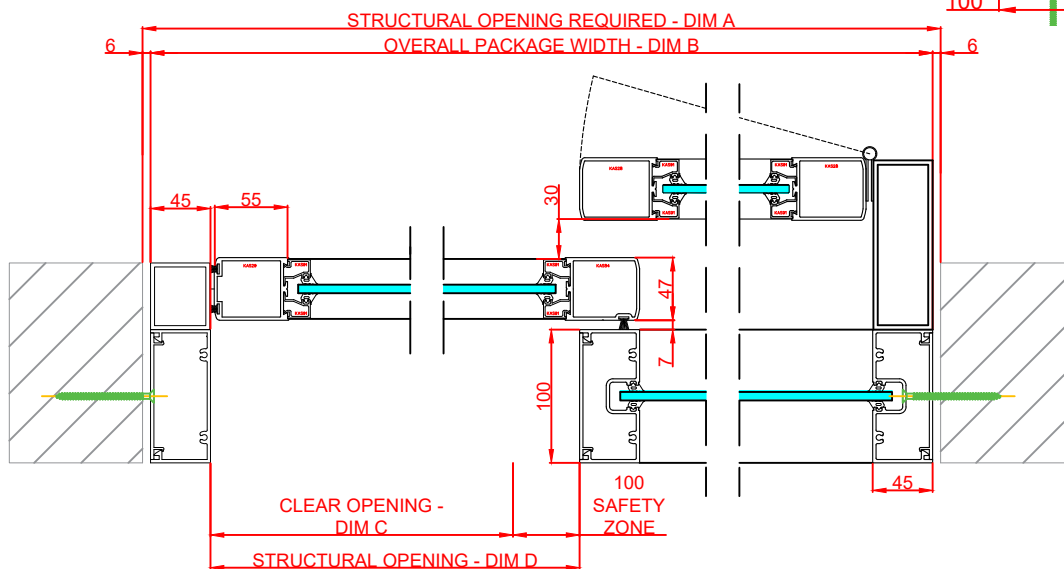

Plan Detail:

[Click Here For Accurate Door Calculation](#) →