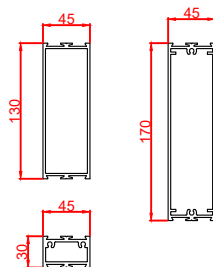

WEB: www.horton-automatics.co.uk

Front Elevation: View From Outside

Side Section Thru:

Plan Detail:

[Click Here For Accurate Door Calculation](#) →

Thresholds:

Mid Rails:

Description: