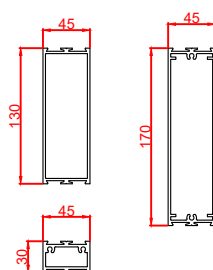

Mid Rails:

Description:

Horton 2021+ Bi-Part X-0
Single Glaze

Drawn By: J.Morris

Date: 04/12/2020

DO NOT SCALE

Dimensions: mm

Rev: 0