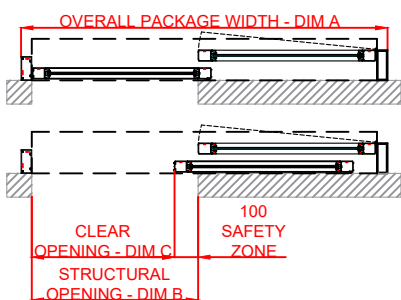

TEL: 01952 670169

WEB: www.horton-automatics.co.uk

Front Elevation: View From Outside

Side Section Thru:

Plan Detail:

[Click Here For Accurate Door Calculation](#) →

Thresholds:

Mid Rails: