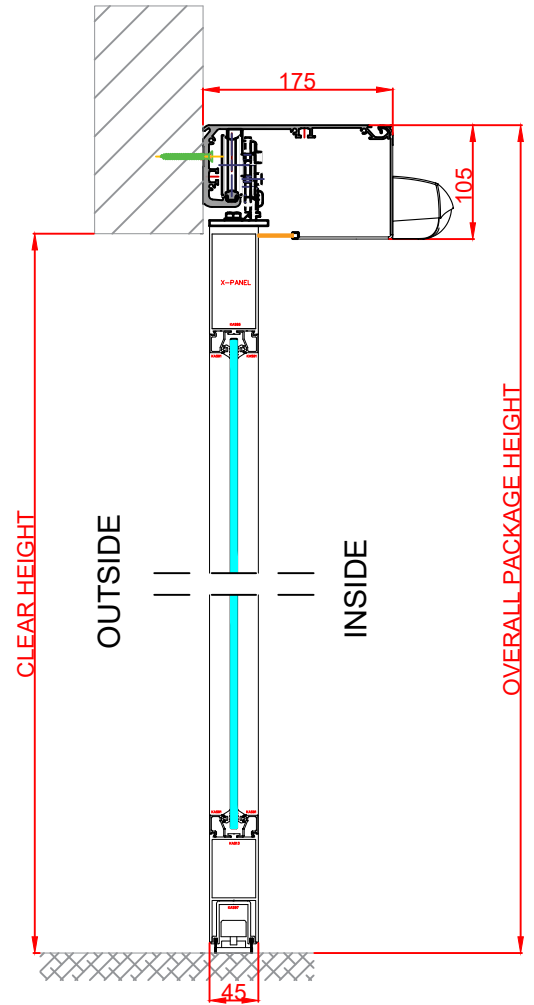

Front Elevation: View From Outside

Side Section Thru:

Plan Detail:

[Click Here For Accurate Door Calculation](#) →

Thresholds:

Mid Rails:

Description:

Horton 2021+ Bi-Part P-X-X-P
Single Glaze

Front Elevation: View From Outside

Side Section Thru:

Plan Detail:

[Click Here For Accurate Door Calculation](#) →

Pocket Screen Option – Dashed Lines

Description:

Horton 2021+ Bi-Part P-X-X-P
Single Glaze

Drawn By: J.Morris