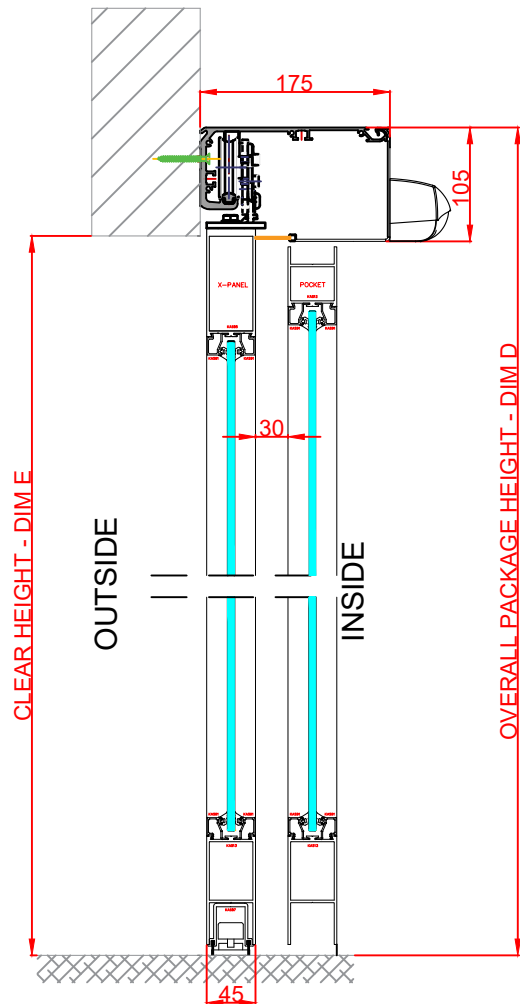

TEL: 01952 670169

WEB: www.horton-automatics.co.uk

Front Elevation: View From Outside

Side Section Thru:

Plan Detail:

[Click Here For Accurate Door Calculation](#) → 

Thresholds:

Mid Rails:

Description:

Horton 2021+ Bi-Part P-X
Single Glaze

Drawn By: J.Morris

Date: 04/12/2020

DO NOT SCALE

Dimensions: mm

Rev: 0

HORTON AUTOMATICS,
HORTONWOOD 31,
TELFORD,
SHROPSHIRE,
TF17YZ