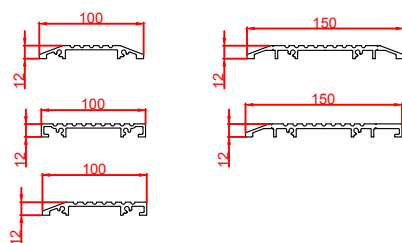

Front Elevation: View From Outside

Side Section Thru:

Plan Detail:

[Click Here For Accurate Door Sizes](#) →

Thresholds:

Mid Rails:

Description:

2021+ Line Bi-Part 0-X-X-0
Single Glaze