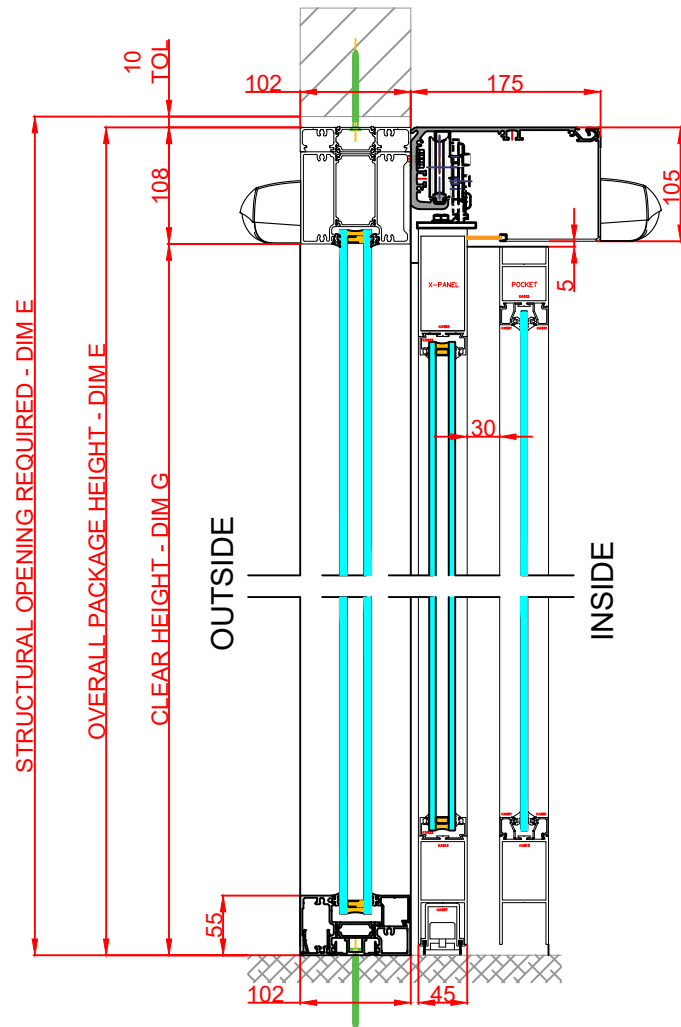

[Click Here For Accurate Door Sizes](#) →

Thresholds:

Mid Rails:

Description:

Horton 2021+ Bi-Part X-0
Double Glaze

Drawn By: J.Morris

Date: 04/12/2020

DO NOT SCALE

Dimensions: mm

Rev: 0

HORTON AUTOMATICS,
HORTONWOOD 31,
TELFORD,
SHROPSHIRE,
TF17YZ

TEL: 01952 670169

WEB: www.horton-automatics.co.uk

Front Elevation: View From Outside

Side Section Thru:

Plan Detail: