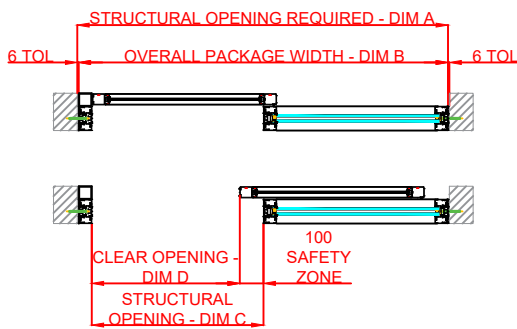

Dimensions: mm

Rev: 0

HORTON AUTOMATICS,
HORTONWOOD 31,
TELFORD,
SHROPSHIRE,
TF17YZ

TEL: 01952 670169

WEB: www.horton-automatics.co.uk

Front Elevation: View From Outside

Side Section Thru:

Plan Detail: