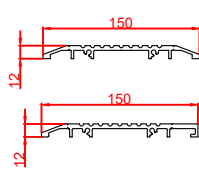

TEL: 01952 670169

WEB: www.horton-automatics.co.uk

Front Elevation: View From Outside

Side Section Thru:

Plan Detail:

[Click Here For Accurate Door Calculation](#) → 

Thresholds:

Mid Rails: