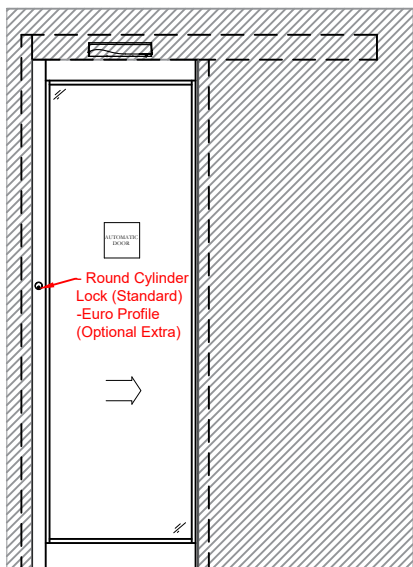

[Click Here For Accurate Door Calculation](#) →

Description:

Horton 2021+ Bi-Part P-X/0
Single Glaze

Drawn By: J.Morris

Date: 04/12/2020

DO NOT SCALE

Dimensions: mm

Rev: 0

HORTON AUTOMATICS,
HORTONWOOD 31,
TELFORD,
SHROPSHIRE,
TF17YZ

TEL: 01952 670169

WEB: www.horton-automatics.co.uk