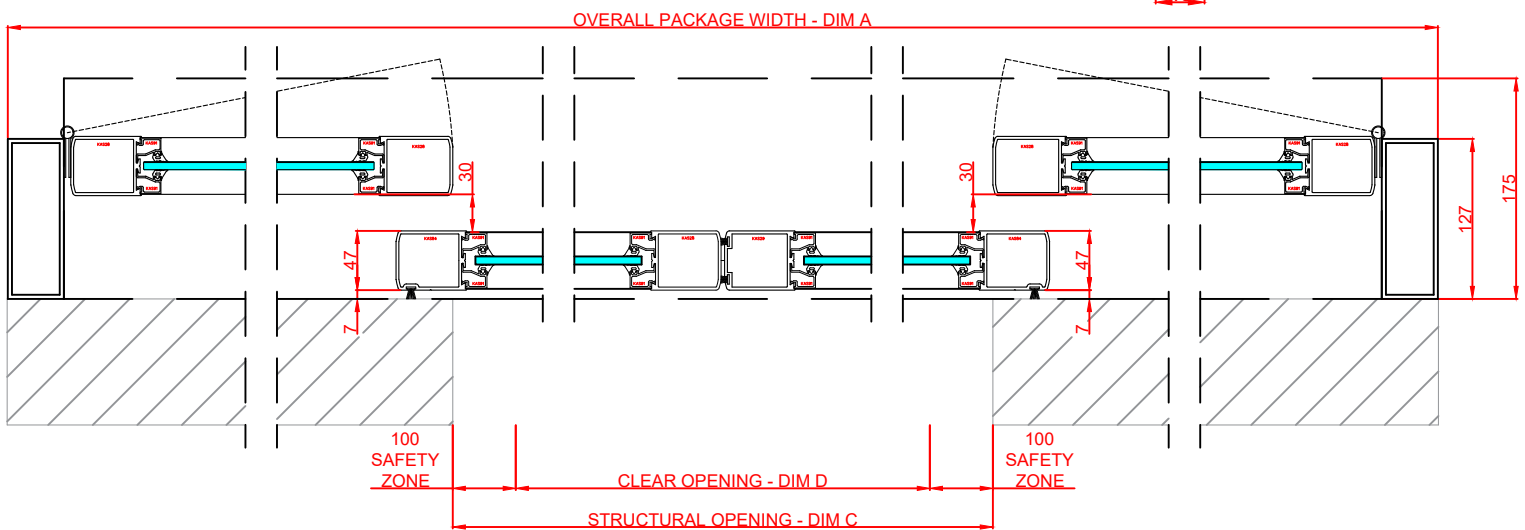

Front Elevation: View From Outside

Side Section Thru:

Plan Detail:

[Click Here For Accurate Door Calculation](#) →

Thresholds:

Mid Rails:

Description:

Horton 2021+ Bi-Part P-X-X-P
Single Glaze

Front Elevation: View From Outside

Side Section Thru:

Plan Detail:

[Click Here For Accurate Door Calculation](#) →

Pocket Screen Option – Dashed Lines

Description:

Horton 2021+ Bi-Part P-X-X-P
Single Glaze

Drawn By: J.Morris