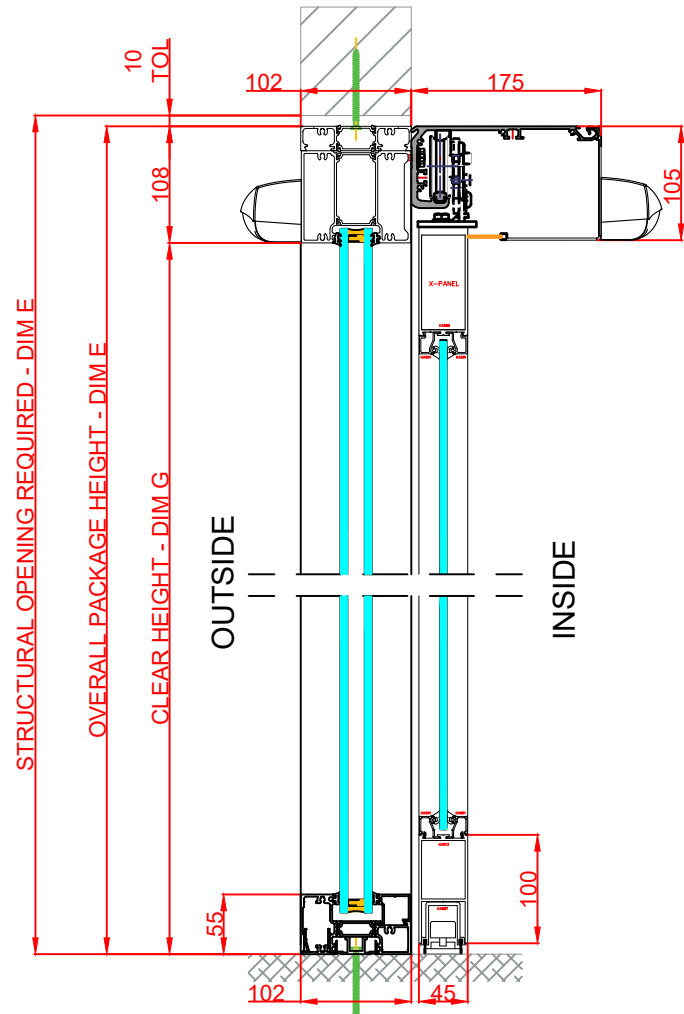

Front Elevation: View From Outside

Side Section Thru:

Plan Detail:

[Click Here For Accurate Door Calculation](#) →

Pocket Screen Option – Dashed Lines

Description:

Horton 2021+ Bi-Part P-X-X-P
Single Glaze

Drawn By: J.Morris

WEB: www.horton-automatics.co.uk

Front Elevation: View From Outside

Side Section Thru:

Plan Detail:

[Click Here For Accurate Door Calculation](#) →

Thresholds:

Mid Rails:

Description:

Side Section Thru:

Plan Detail:

[Click Here For Accurate Door Sizes](#) →

Thresholds:

Mid Rails:

Description:

Horton 2021+ Bi-Part 0-X-X-0
Single Glaze

Drawn By: J.Morris