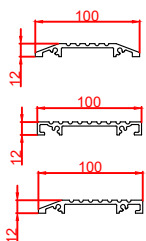

Front Elevation: View From Outside

Side Section Thru:

Plan Detail:

[Click Here For Accurate Door Calculation](#) →

Thresholds:

Mid Rails:

Description:

2021+ Bi-Part X-0/0-X
Single Glaze