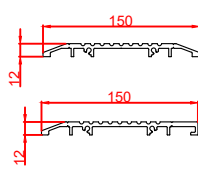

Front Elevation: View From Outside

Side Section Thru:

Plan Detail:

[Click Here For Accurate Door Calculation](#) →

Thresholds:

Mid Rails:

Description:

2021+ Bi-Part X-0/0-X
Single Glaze