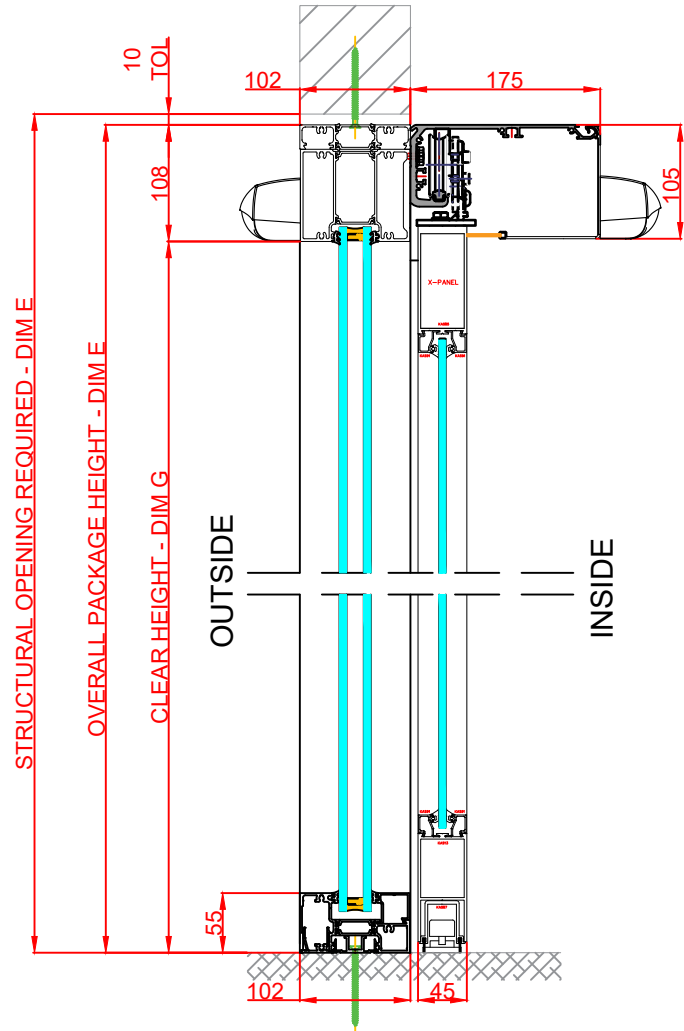

Dimensions: mm

Rev: 0

HORTON AUTOMATICS,
HORTONWOOD 31,
TELFORD,
SHROPSHIRE,
TF17YZ

TEL: 01952 670169

WEB: www.horton-automatics.co.uk

Front Elevation: View From Outside

Side Section Thru:

Plan Detail:

[Click Here For Accurate Door Sizes](#) →

Thresholds:

Mid Rails:

Description:

Horton 2021+ Bi-Part X-0
Single Glaze

Drawn By: J.Morris

Date: 04/12/2020

DO NOT SCALE