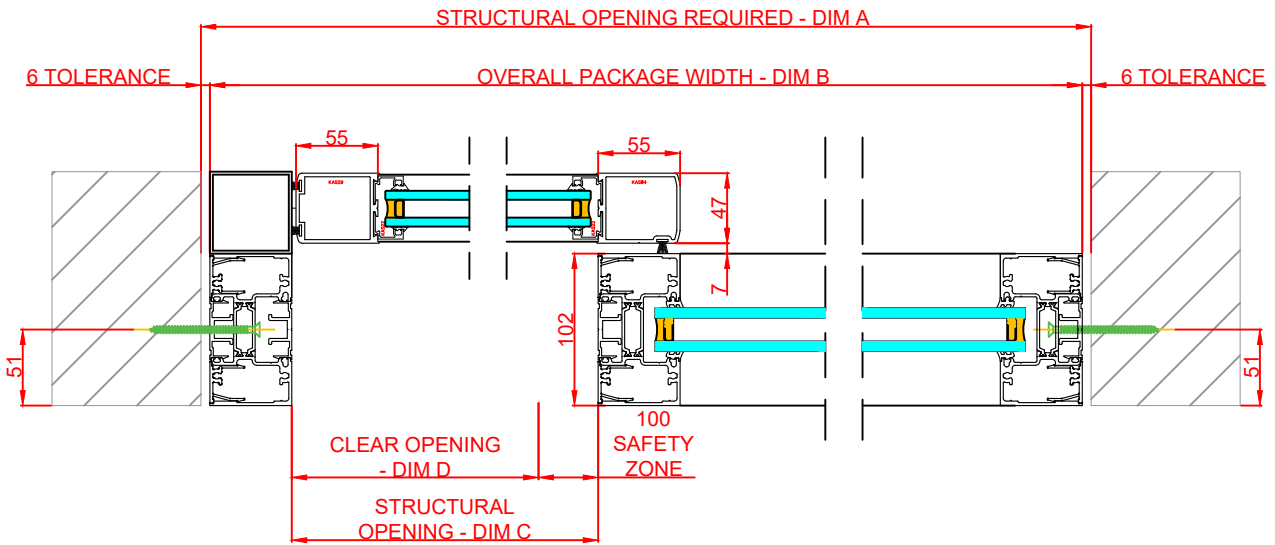

Dimensions: mm

Rev: 0

HORTON AUTOMATICS,
HORTONWOOD 31,
TELFORD,
SHROPSHIRE,
TF17YZ

TEL: 01952 670169

WEB: www.horton-automatics.co.uk

Front Elevation: View From Outside

Side Section Thru:

Plan Detail: