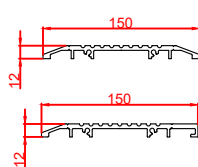

WEB: www.horton-automatics.co.uk

Front Elevation: View From Outside

Side Section Thru:

Plan Detail:

[Click Here For Accurate Door Calculation](#) →

Thresholds:

Mid Rails:

Description: