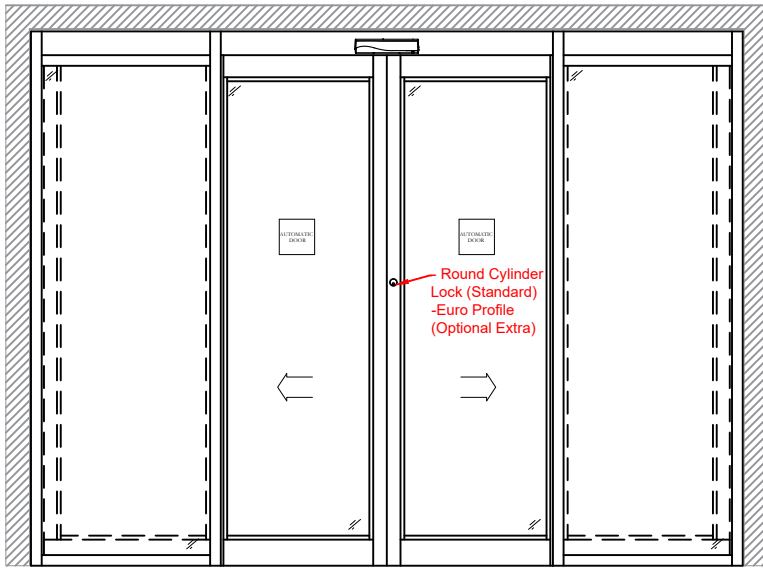

Side Section Thru:

Plan Detail:

[Click Here For Accurate Door Sizes](#) →

Thresholds:

Mid Rails:

Description:

Horton 2021+ Bi-Part 0-X-X-0
Single Glaze

Drawn By: J.Morris