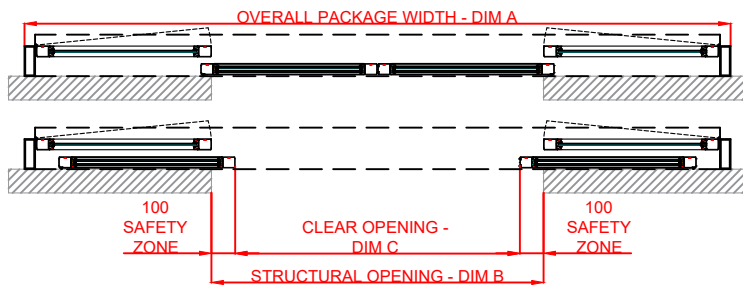

WEB: www.horton-automatics.co.uk

Front Elevation: View From Outside

Side Section Thru:

Plan Detail:

[Click Here For Accurate Door Calculation](#) →

Thresholds:

Mid Rails:

Pocket Screen Option – Dashed Lines