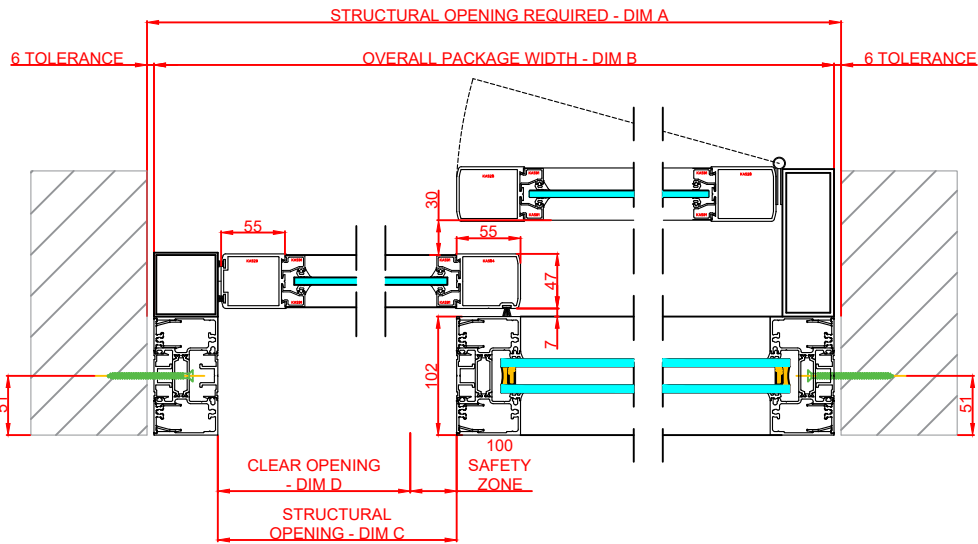

Dimensions: mm

Rev: 0

HORTON AUTOMATICS,
HORTONWOOD 31,
TELFORD,
SHROPSHIRE,
TF17YZ

TEL: 01952 670169

WEB: www.horton-automatics.co.uk

Front Elevation: View From Outside

Side Section Thru:

Plan Detail:

[Click Here For Accurate Door Sizes](#) →

Thresholds:

Mid Rails:

Description:

Horton 2021+ Bi-Part X-0
Single Glaze

Drawn By: J.Morris

Date: 04/12/2020

DO NOT SCALE