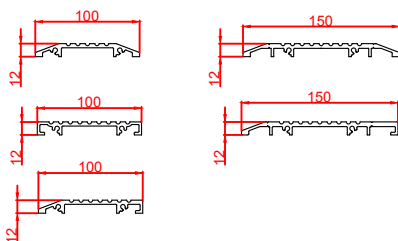

Thresholds: