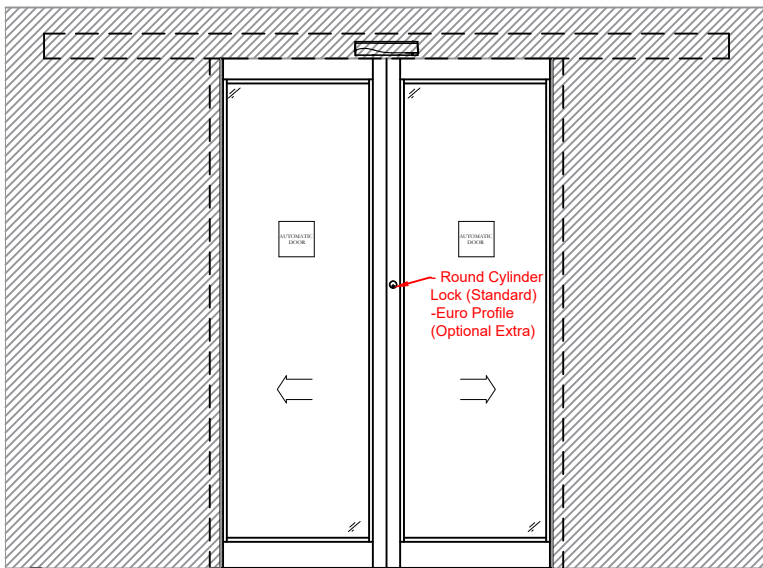

WEB: www.horton-automatics.co.uk

Front Elevation: View From Outside

Side Section Thru:

Plan Detail:

[Click Here For Accurate Door Calculation](#) →

Thresholds:

Mid Rails:

Pocket Screen Option – Dashed Lines