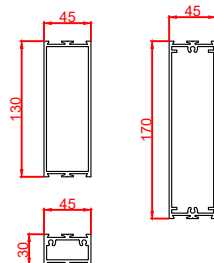

Mid Rails:

Description:

Horton 2021+ Bi-Part 0-X-X-0
Double Glaze

Drawn By: J.Morris

Date: 04/12/2020

DO NOT SCALE

Dimensions: mm

Rev: 0