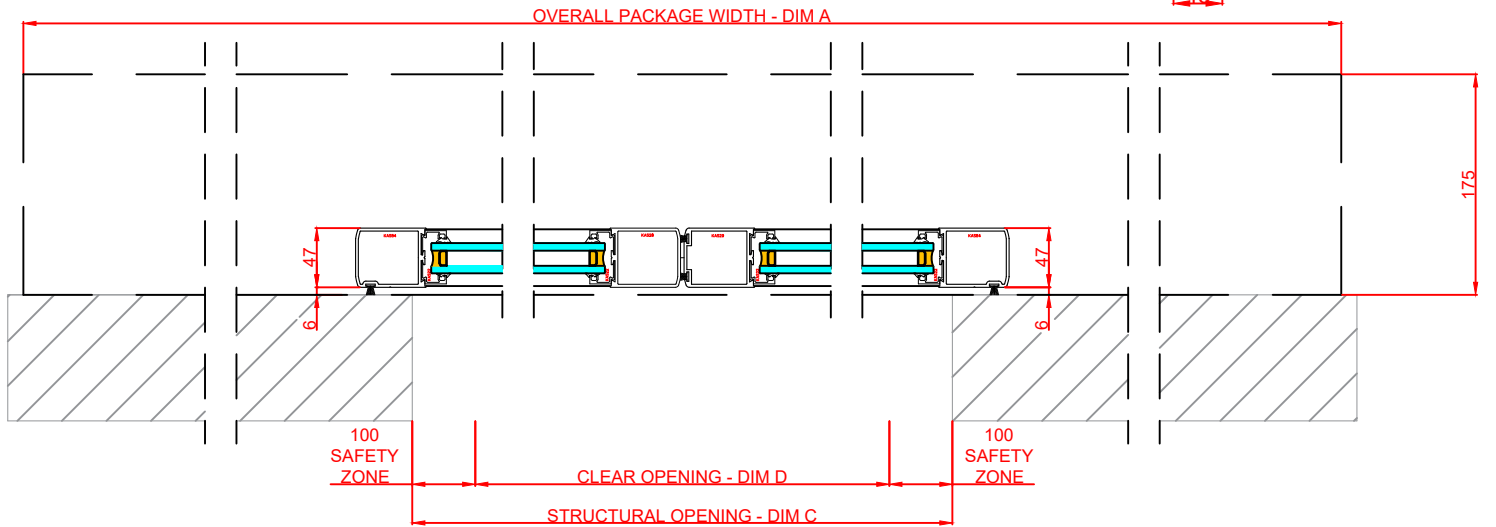

WEB: www.horton-automatics.co.uk

Front Elevation: View From Outside

Side Section Thru:

Plan Detail:

[Click Here For Accurate Door Calculation](#) →

Thresholds:

Mid Rails:

Description: