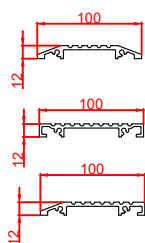

Front Elevation: View From Outside

Side Section Thru:

Plan Detail:

[Click Here For Accurate Door Calculation](#) →

Thresholds:

Mid Rails:

Description:

2021+ Bi-Part X-0/0-X
Single Glaze