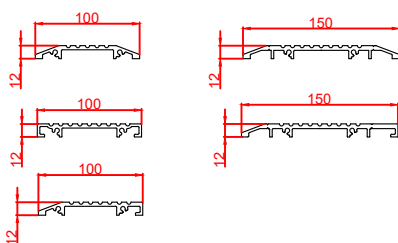

Thresholds: