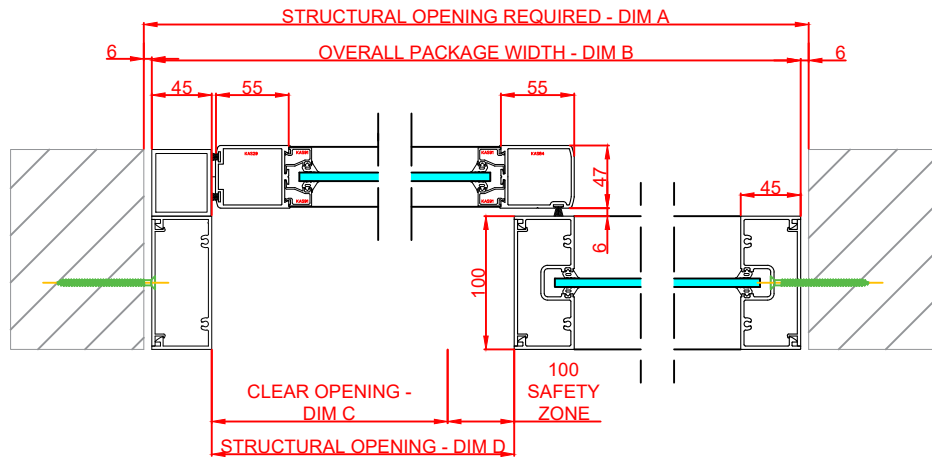

Front Elevation: View From Outside

Side Section Thru:

Plan Detail:

[Click Here For Accurate Door Calculation](#) →

Thresholds:

Mid Rails:

Description:

2021+ Bi-Part X-0/0-X
Single Glaze