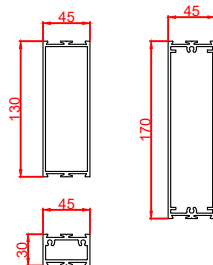

Front Elevation: View From Outside

Side Section Thru:

Plan Detail:

[Click Here For Accurate Door Sizes](#) →

Thresholds:

Mid Rails:

Description:

2021+ Line Bi-Part 0-X-X-0
Single Glaze

Front Elevation: View From Outside

Side Section Thru:

Plan Detail:

[Click Here For Accurate Door Calculation](#) →

Description:

2021+ Bi-Part 0-X-X-0
Double Glaze

Drawn By: J.Morris

Date: 04/12/2020