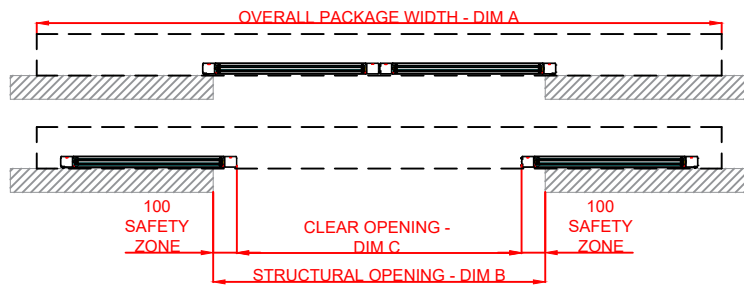

WEB: www.horton-automatics.co.uk

Front Elevation: View From Outside

Side Section Thru:

Plan Detail:

[Click Here For Accurate Door Calculation](#) →

Thresholds:

Mid Rails:

Description: