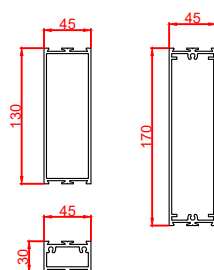

WEB: www.horton-automatics.co.uk

Front Elevation: View From Outside

Side Section Thru:

Plan Detail:

[Click Here For Accurate Door Calculation](#) →

Thresholds:

Mid Rails:

Pocket Screen Option – Dashed Lines