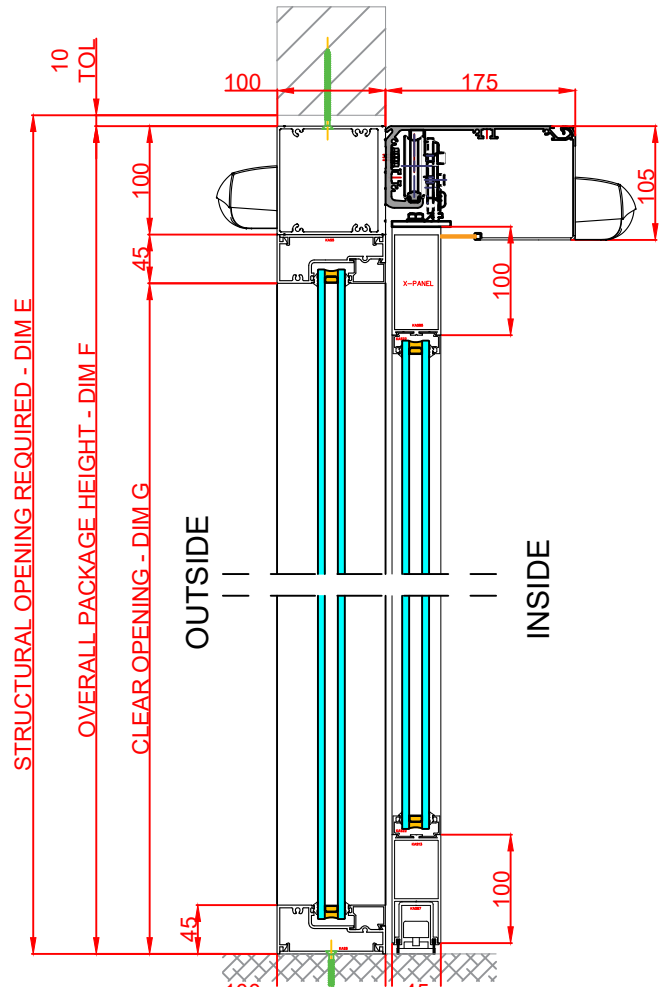

Side Section Thru:

[Click Here For Accurate Door Calculation](#) →