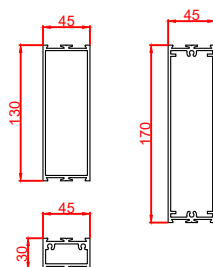

Mid Rails:

Description:

Horton 2021+ Bi-Part X-0
Single Glaze

Drawn By: J.Morris

Date: 04/12/2020

DO NOT SCALE

Dimensions: mm

Rev: 0