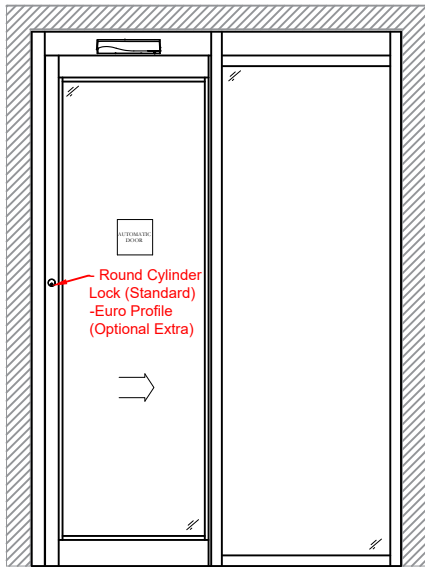

Dimensions: mm

Rev: 0

HORTON AUTOMATICS,
HORTONWOOD 31,
TELFORD,
SHROPSHIRE,
TF17YZ

TEL: 01952 670169

WEB: www.horton-automatics.co.uk

Front Elevation: View From Outside

Side Section Thru:

Plan Detail: