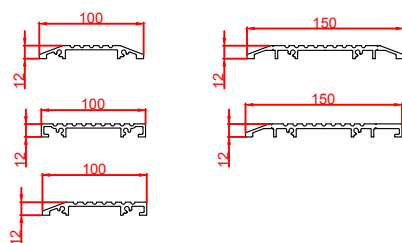

Side Section Thru:

Plan Detail:

[Click Here For Accurate Door Sizes](#) →

Thresholds:

Mid Rails:

Description:

Horton 2021+ Bi-Part 0-X-X-0
Single Glaze

Drawn By: J.Morris